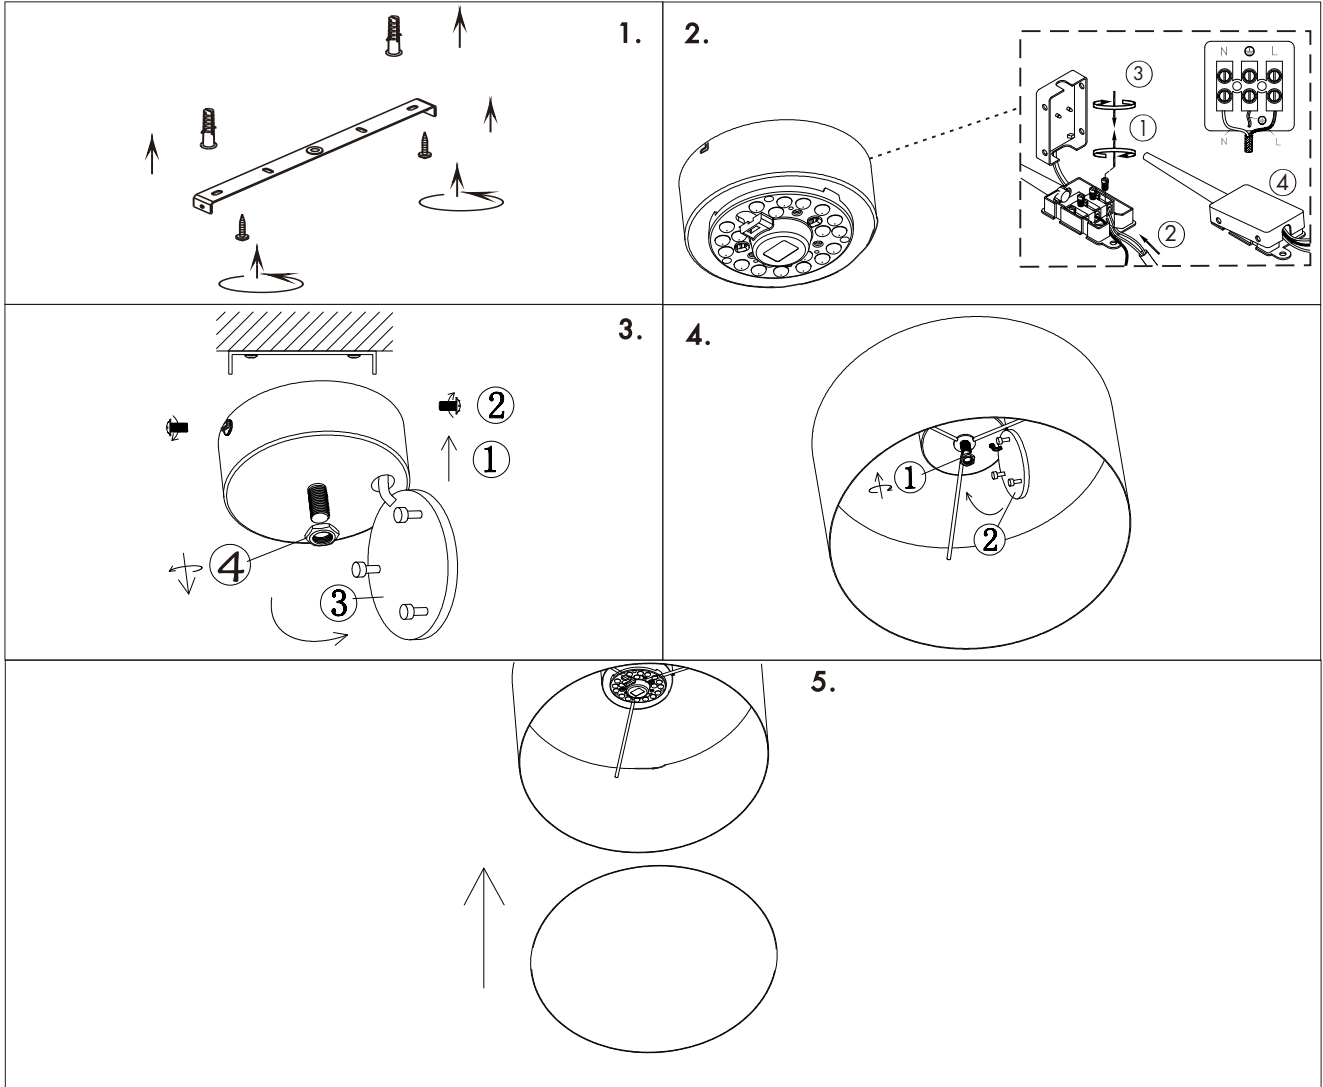

## Drum CL LED

Drum CL LED 30

Ceiling plate: LED Module 10W

Overall size:

12cm

30cm

This item contains changeable LED module

950	LM
10	W
2700	K
>80	CRI
30000	H
30000	ON/OFF

1900	LM
20	W
2700	K
>80	CRI
30000	H
30000	ON/OFF

Drum CL LED 40

Ceiling plate: LED Module 20W

Overall size:

12cm

40cm