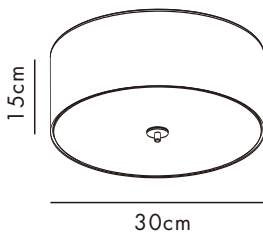

INSTRUCTION MANUAL

Drum CL

Drum CL 35 Square

Ceiling plate: 2xE27

Overall size:

Drum CL 30

Ceiling plate: 2xE27

Overall size:

Drum CL 50

Ceiling plate: 4xE27

Overall size:

Drum CL 70

Ceiling plate: 6xE27

Overall size: