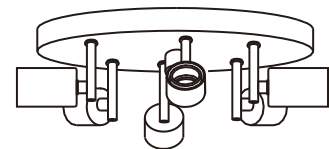

INSTRUCTION MANUAL

Drum CL

Drum CL 35 Square

Ceiling plate: 2xE27

Overall size:

Drum CL 30

Ceiling plate: 2xE27

Overall size:

Drum CL 50

Ceiling plate: 4xE27

Overall size:

Drum CL 70

Ceiling plate: 6xE27

Overall size: