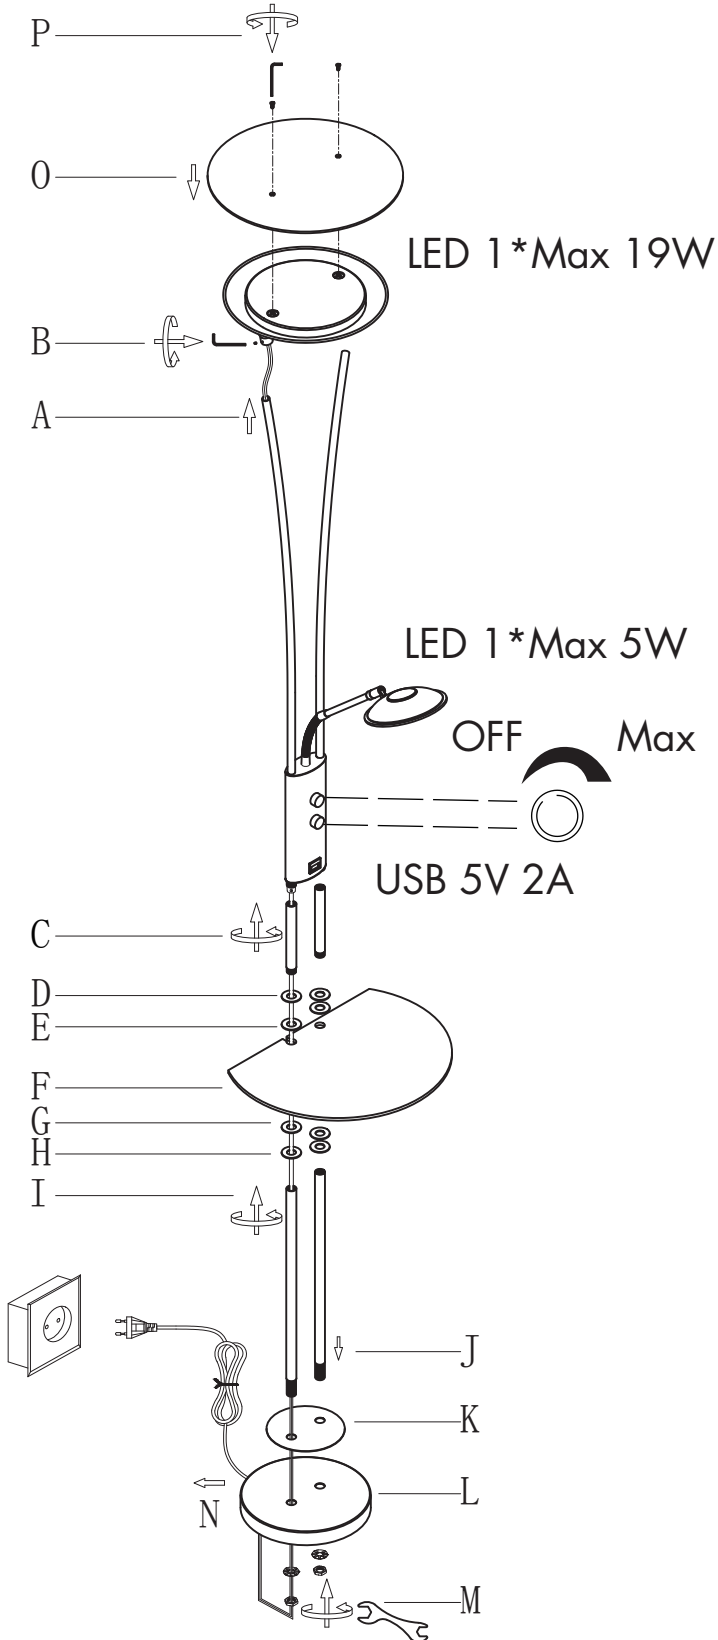

## Sevilla FL

This item contains unchangeable LED

1900+450	LM
19+5	W
2700	K
>80	CRI
20000	H
15000	ON/OFF

Overall Sizes: