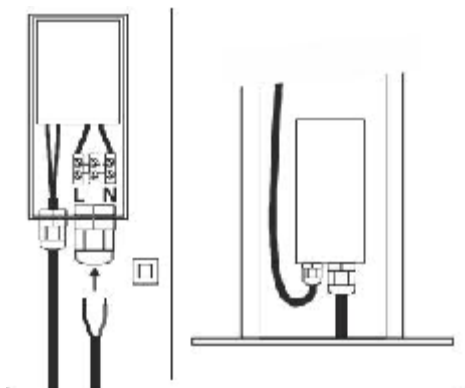

MODEL: 99108

*Input: AC220-240V 50~60Hz

*LED 7W COB 2700K

*IP Rating: IP55

CLASS II, without earth