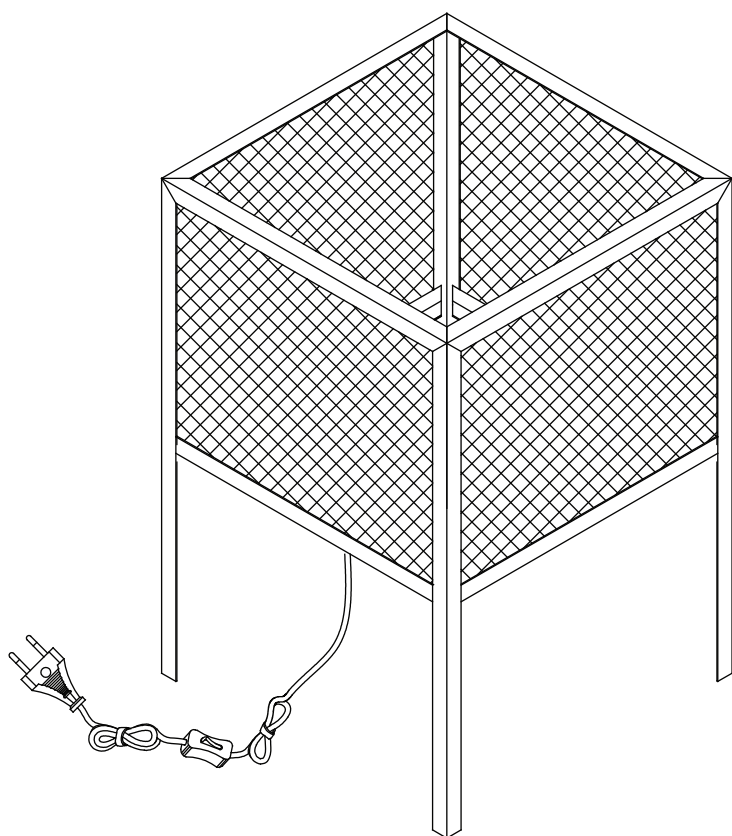

INSTRUCTION MANUAL

Cage Robusto TL Silver
99096

Overall Sizes :