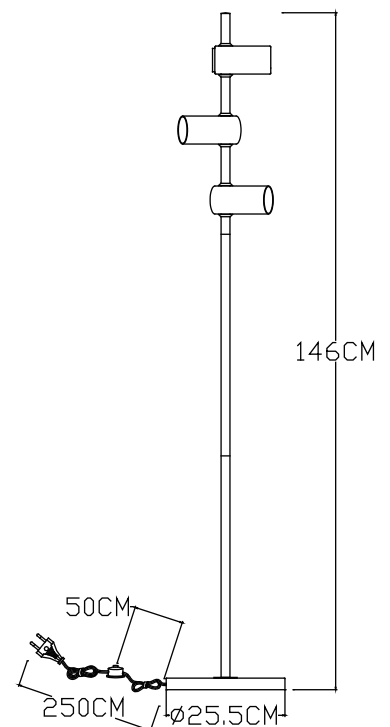

INSTRUCTION MANUAL

Facil FL 3 Black Brass
98928

Overall Sizes :

QAZQA

WWW.QAZQA.COM