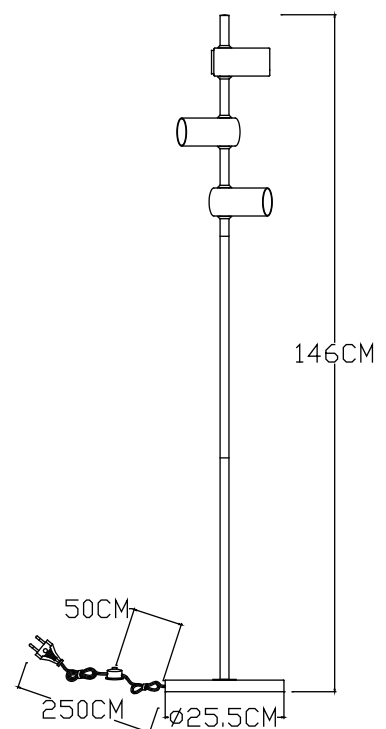

# INSTRUCTION MANUAL

Facil FL 3 Black Brass  
98928

Overall Sizes :

QAZQA

WWW.QAZQA.COM