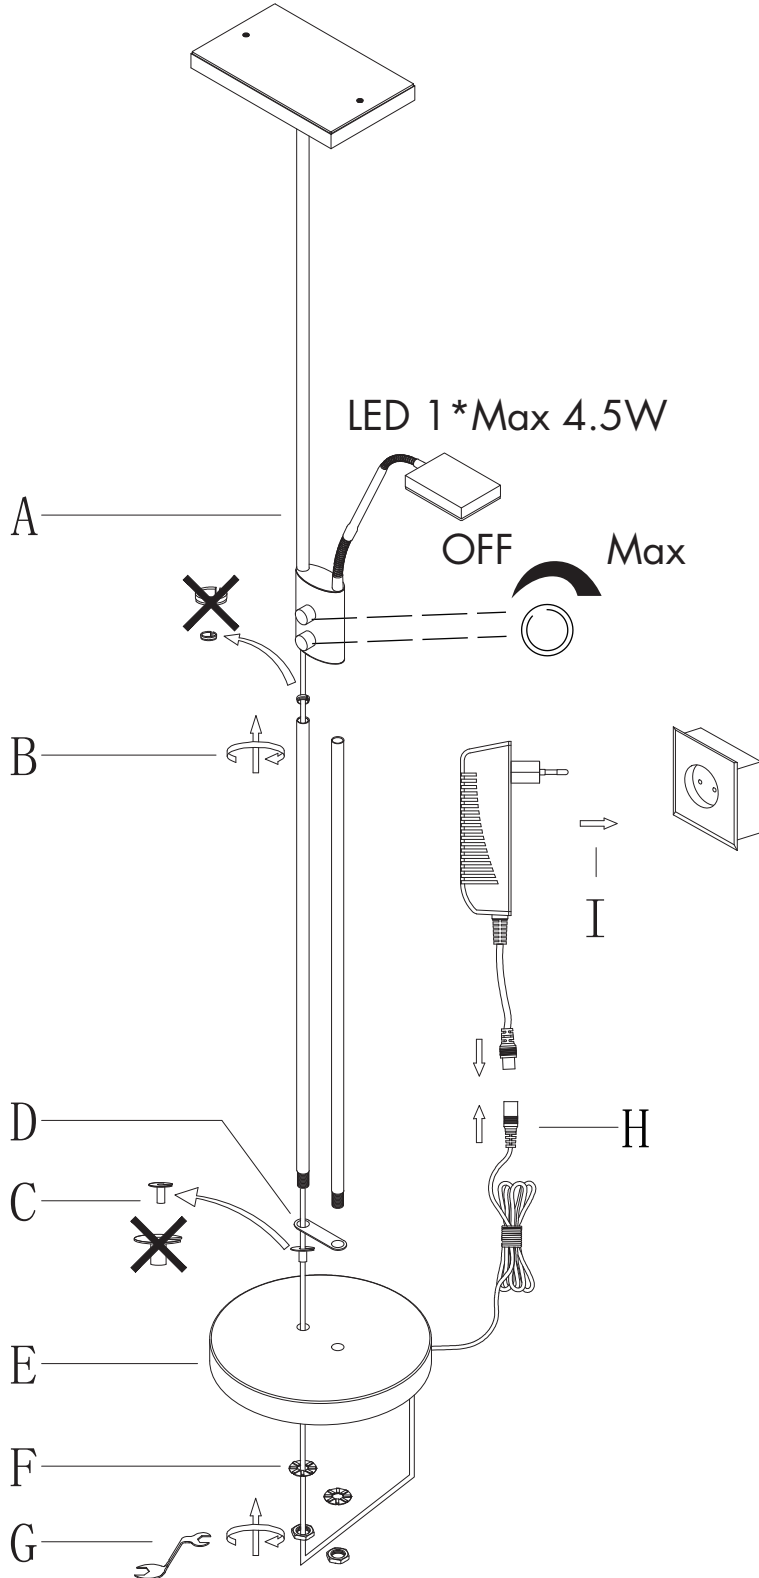

## Jazzy Square FL

LED 1\*Max 18W

This item contains unchangeable LED

1700+400	LM
18+4.5	W
2700	K
>80	CRI
30000	H
15000	ON/OFF

Overall Sizes: