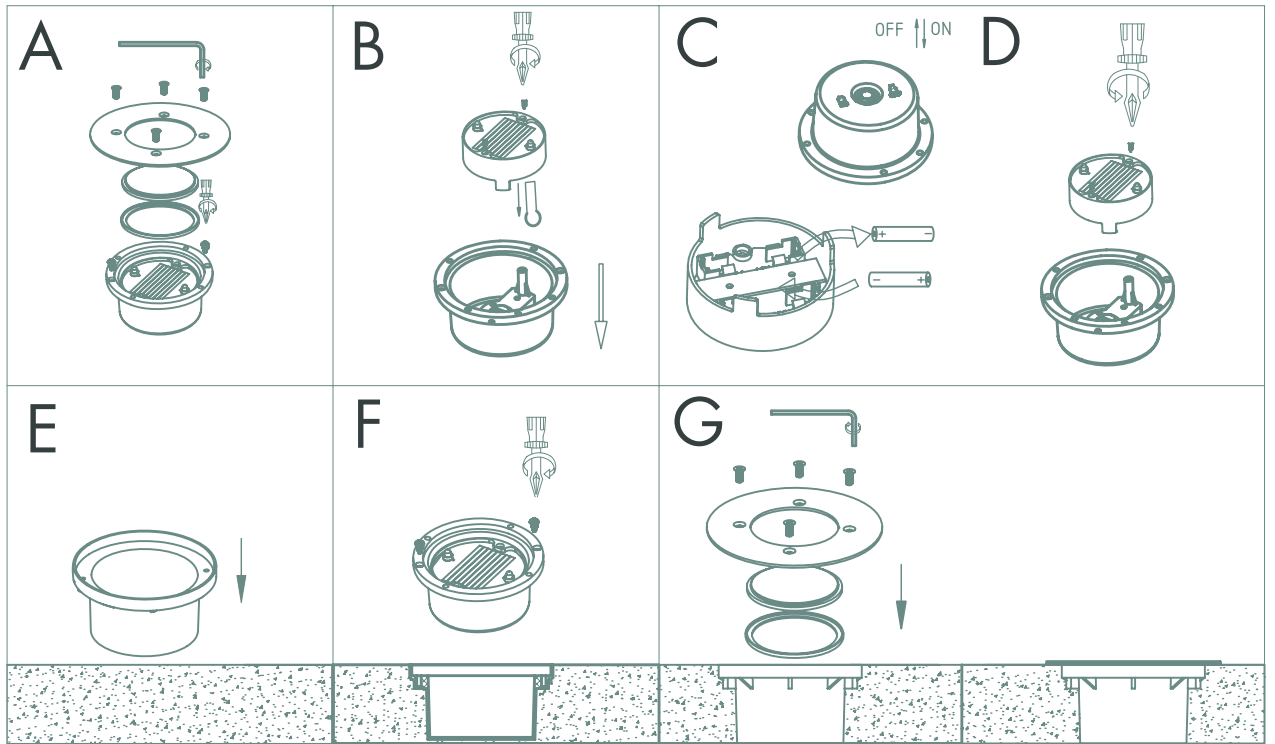

# INSTRUCTION MANUAL

Tiny SL Satin  
92641

Unchangeable LED  
Max. 0.04W  
3000K  
Ra > 70  
15000H

1.2V

IP44

CE

GUARANTEE  
2 YEARS