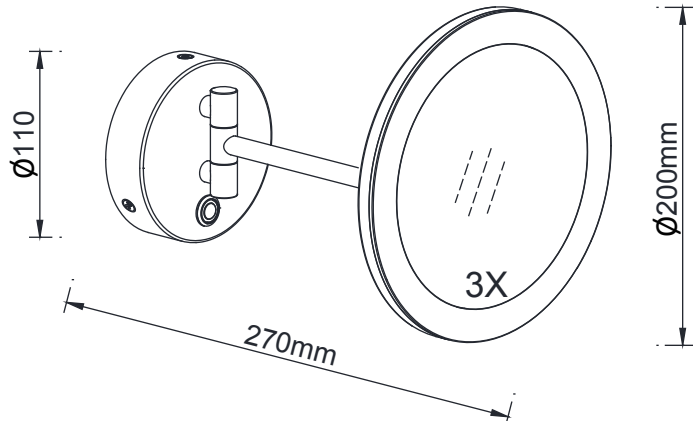

INSTRUCTION MANUAL

Barba WL Satin 98701
Barba WL Black 98702

Overall Sizes:

This item contains unchangeable LED

90	LM
6	W
3000	K
>80	CRI
30000	H

One side wall style make up mirror, three times magnifier.