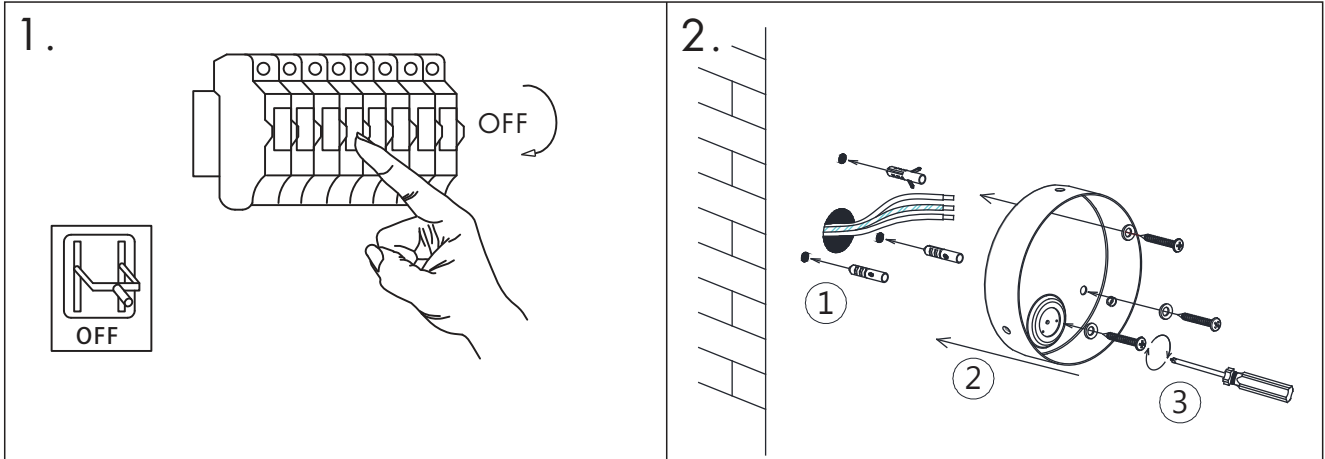

INSTRUCTION MANUAL

Barba WL Satin 98701
Barba WL Black 98702

Overall Sizes:

This item contains unchangeable LED

90	LM
6	W
3000	K
>80	CRI
30000	H

One side wall style make up mirror, three times magnifier.