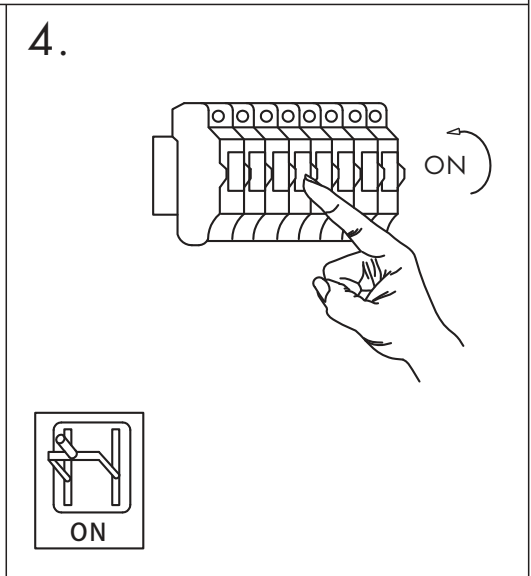

INSTRUCTION MANUAL

Barba WL Satin 98701
Barba WL Black 98702

Overall Sizes:

This item contains unchangeable LED

90	LM
6	W
3000	K
>80	CRI
30000	H

One side wall style make up mirror, three times magnifier.