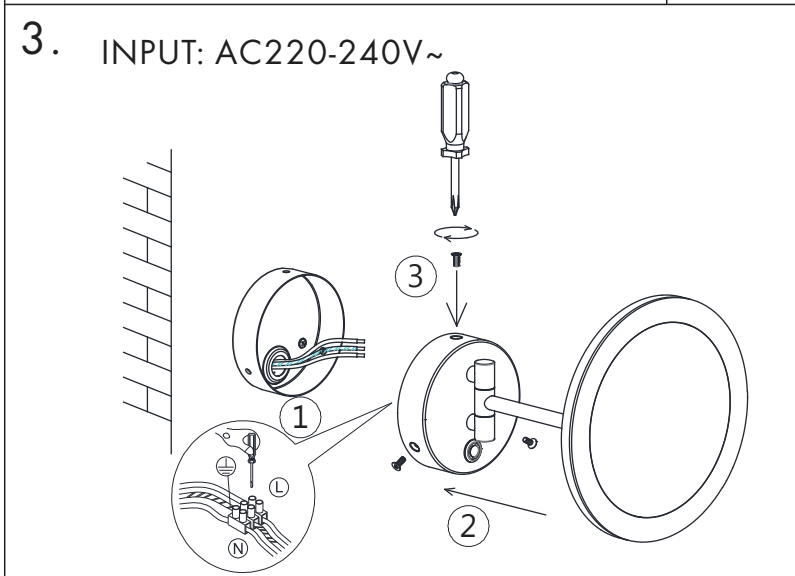

INSTRUCTION MANUAL

Barba WL Satin 98701
Barba WL Black 98702

Overall Sizes:

This item contains unchangeable LED

90	LM
6	W
3000	K
>80	CRI
30000	H

One side wall style make up mirror, three times magnifier.