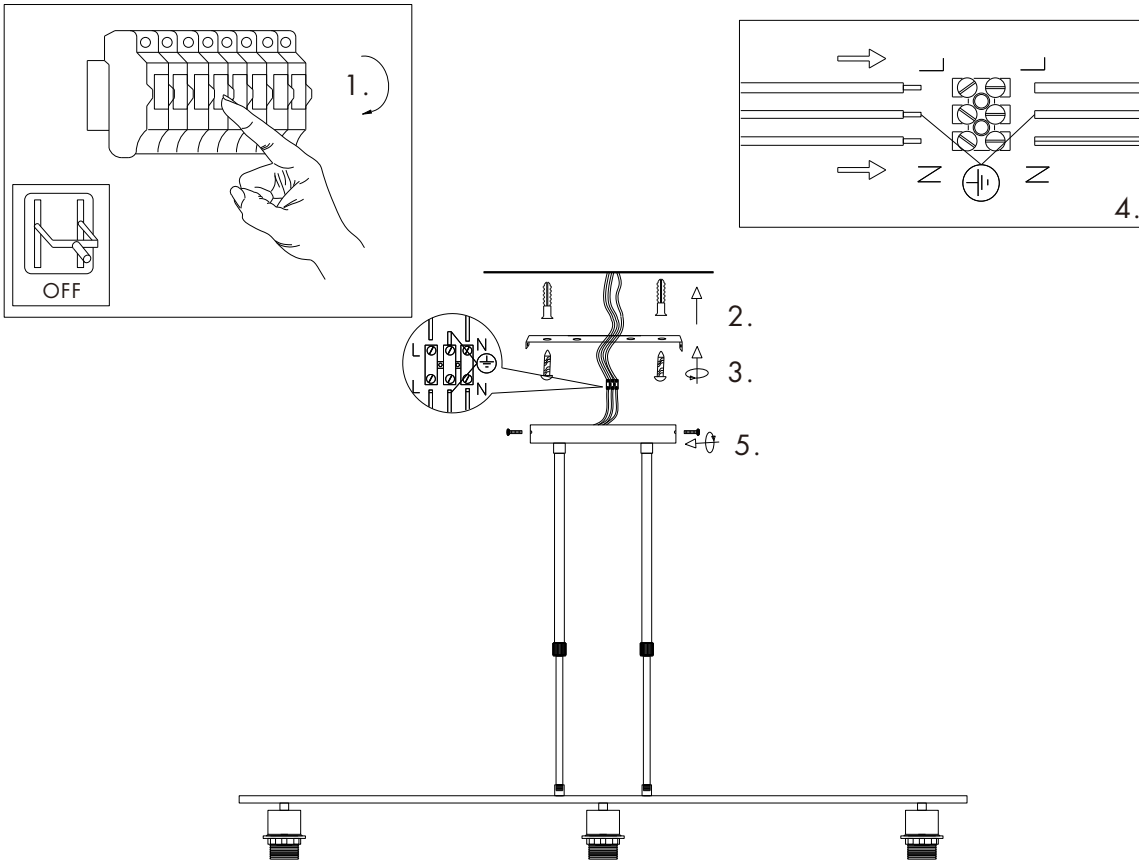

INSTRUCTION MANUAL

Combi HL Deluxe 3

100cm

adjustable

Min.70cm
Max.110cm