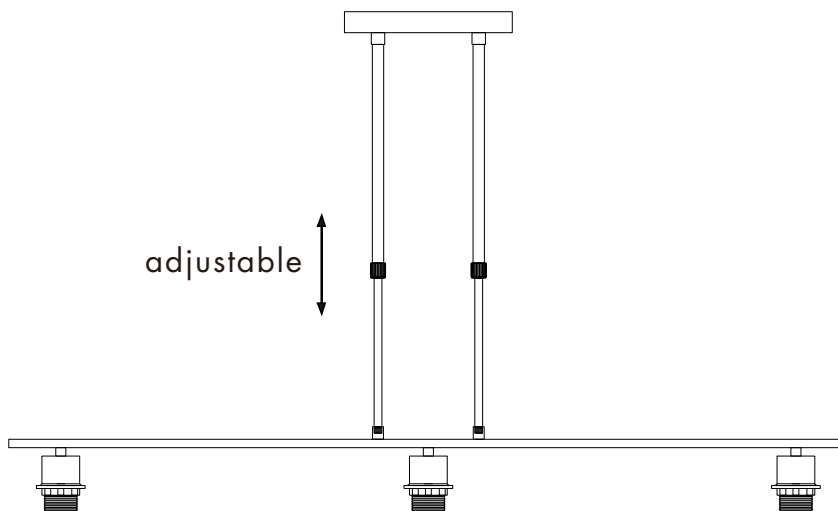

INSTRUCTION MANUAL

Combi HL Deluxe 3

100cm

adjustable

Min.70cm
Max.110cm