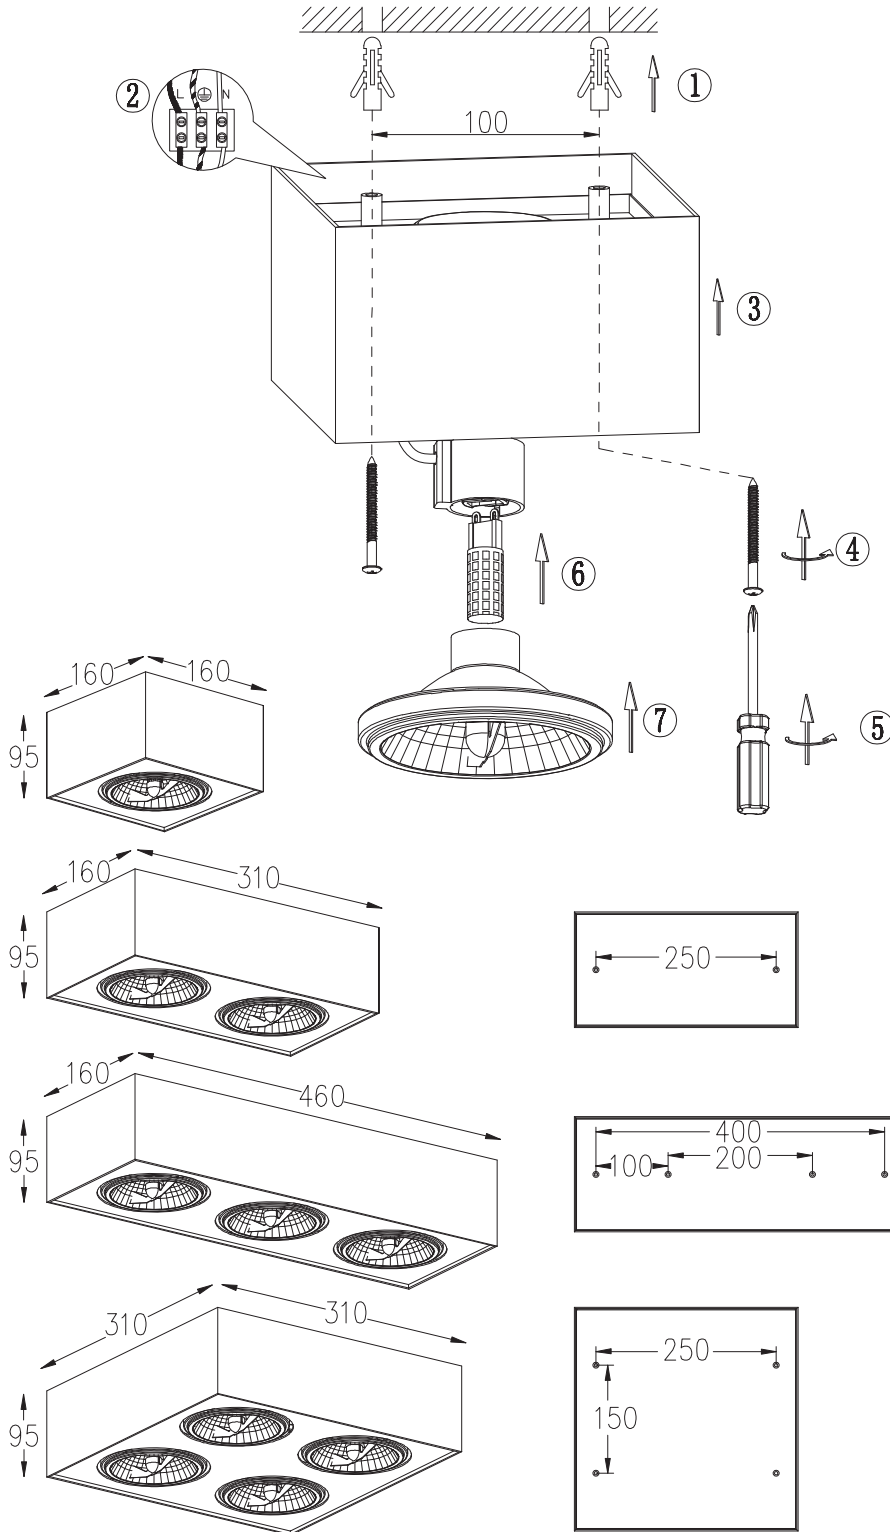

## Kaya SL Square

This luminaire is sold with a bulb of the energy class: **A<sup>++</sup>**

G9	SOCKET
280	LM
3	W
2700	K
>80	RA
25000	H