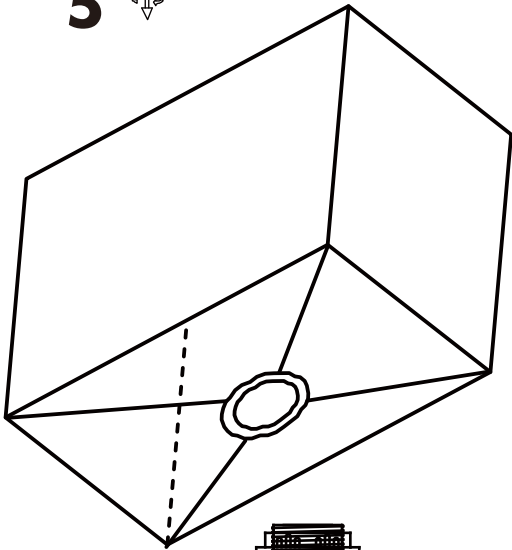

INSTRUCTION MANUAL

Brescia Combi WL USB

Overall size:

160mm

200mm

7

520mm