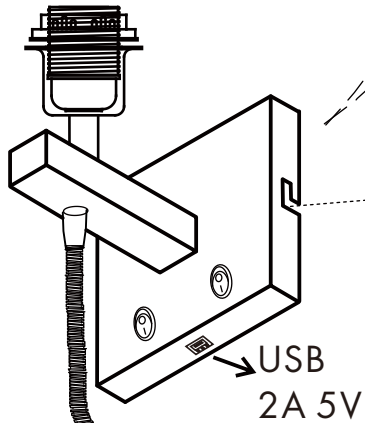

INSTRUCTION MANUAL

Brescia Combi WL USB

Overall size:

160mm

200mm

7

520mm