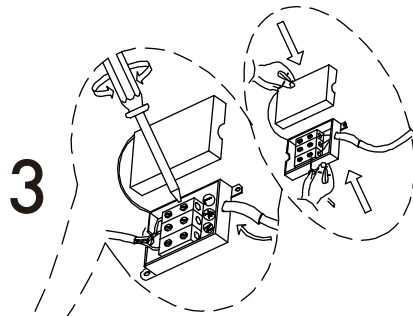

INSTRUCTION MANUAL

Brescia Combi WL USB

Overall size:

160mm

200mm

7

520mm