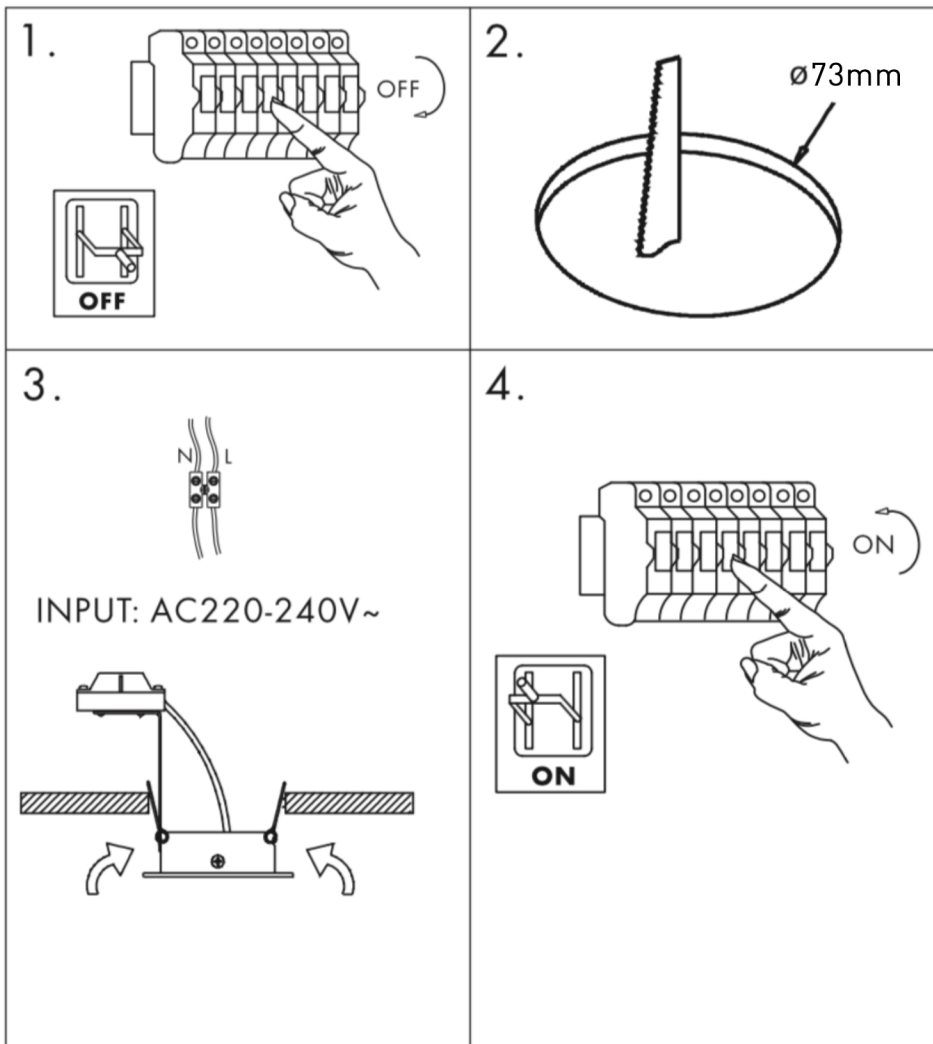

INSTRUCTION MANUAL

10%
-50%
-100%
Dimmable

Miu DL Square Set of 3 Black/ White
97879/ 97880

This item contains
unchangeable LED

380	LM
5	W
2700	K
>80	CRI
25000	H
15000	ON/OFF

QAZQA

WWW.QAZQA.COM