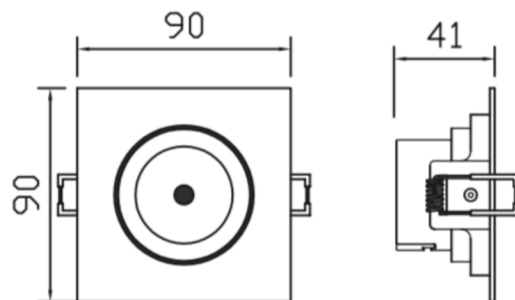

INSTRUCTION MANUAL

10%
-50%
-100%
Dimmable

Miu DL Square Set of 3 Black/ White
97879/ 97880

This item contains
unchangeable LED

380	LM
5	W
2700	K
>80	CRI
25000	H
15000	ON/OFF

QAZQA

WWW.QAZQA.COM