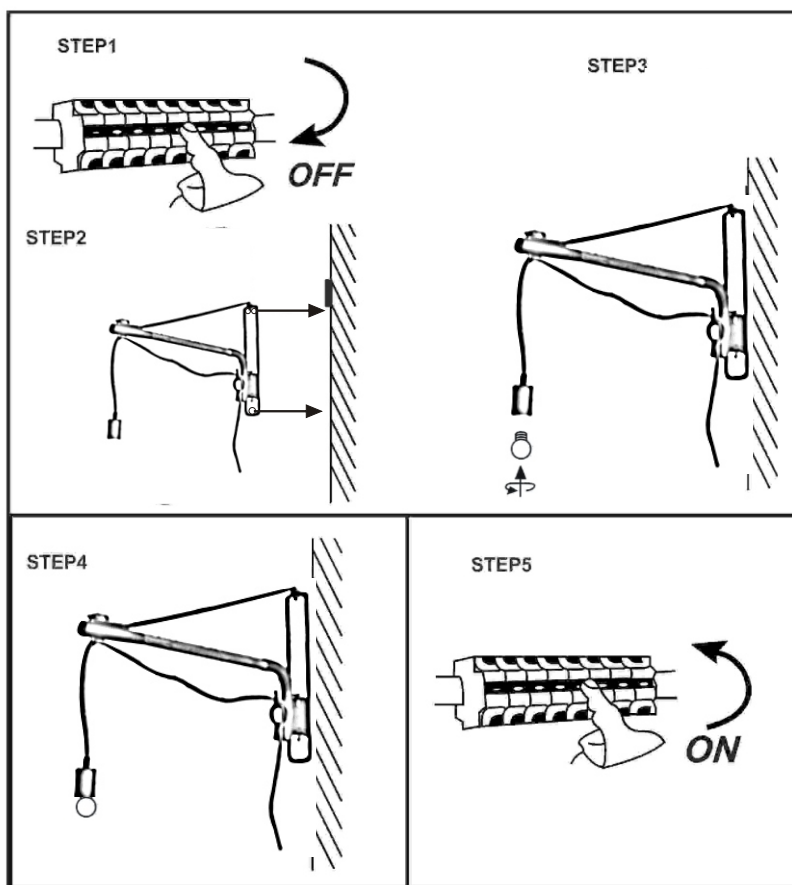

# INSTRUCTION MANUAL

Hook WL 30 Adjustable  
Steel and Black  
97765

QAZQA

WWW.QAZQA.COM