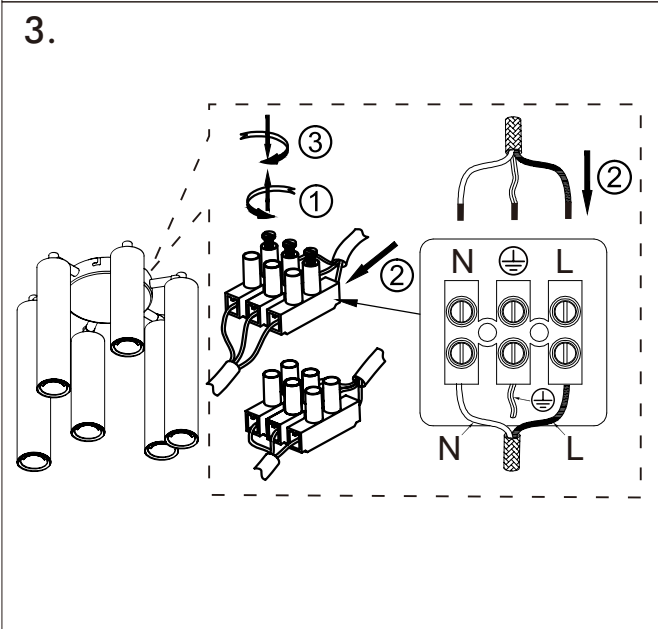

# INSTRUCTION MANUAL

Facil CL 6 Brass  
97758

Suitable light source:  
E27 Max 60 W