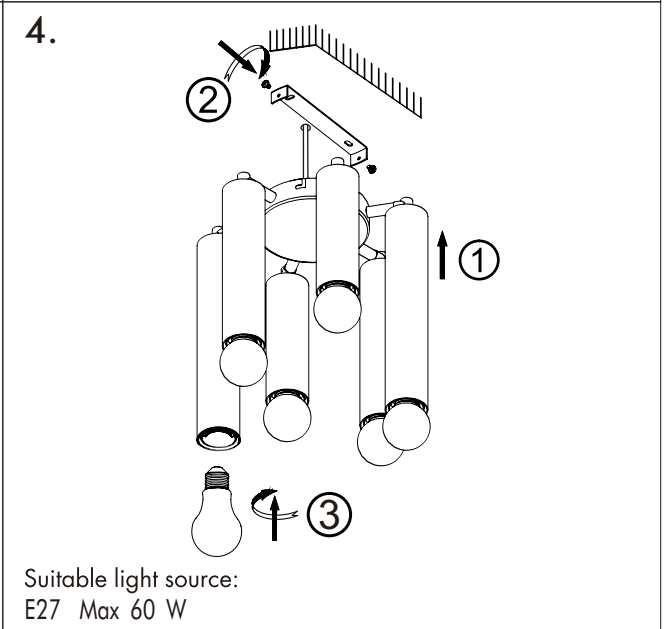

# INSTRUCTION MANUAL

Facil CL 6 Brass  
97758

Suitable light source:  
E27 Max 60 W