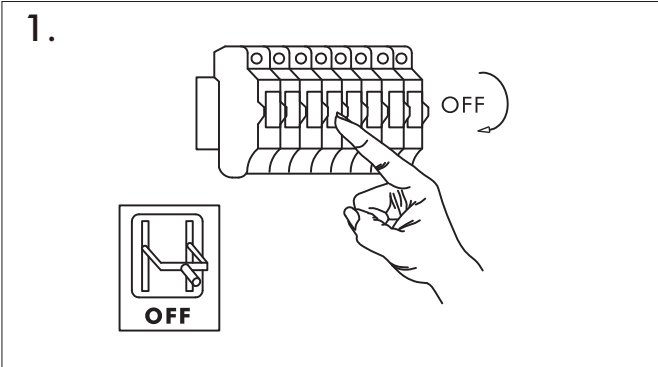

# INSTRUCTION MANUAL

Facil CL 6 Brass  
97758

Suitable light source:  
E27 Max 60 W