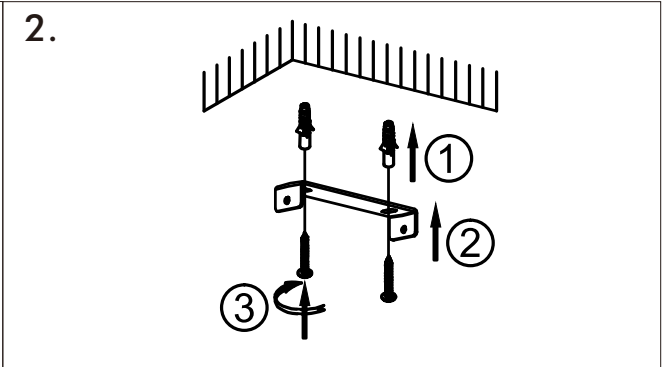

# INSTRUCTION MANUAL

Facil CL 6 Brass  
97758

Suitable light source:  
E27 Max 60 W