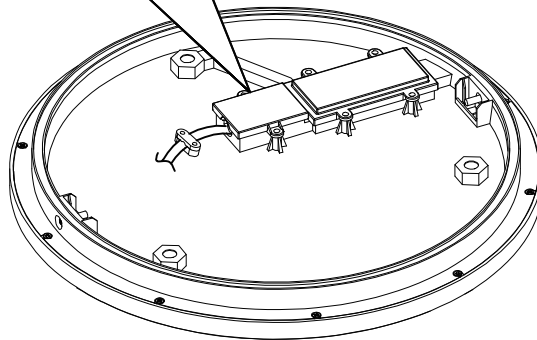

## Steve CL 40 Round Satin 97605

This item contains  
unchangeable LED

1800	LM
24	W
3000	K
>80	CRI
30000	H
15000	ON/OFF