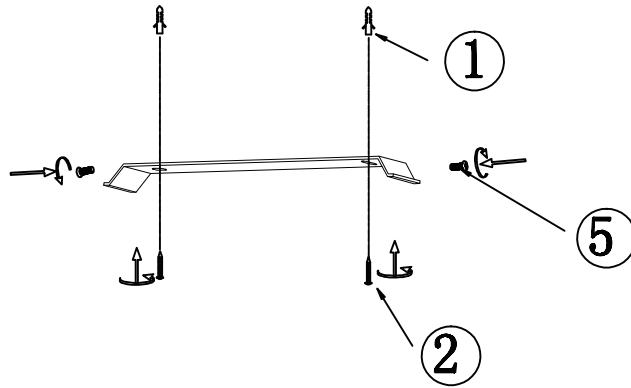

# INSTRUCTION MANUAL

unchangeable LED  
Max.24W  
3000k  
RA>80  
30000H

230V  
50HZ

IP44

## Steve CL 40 Round Satin 97605

This item contains  
unchangeable LED

1800	LM
24	W
3000	K
>80	CRI
30000	H
15000	ON/OFF