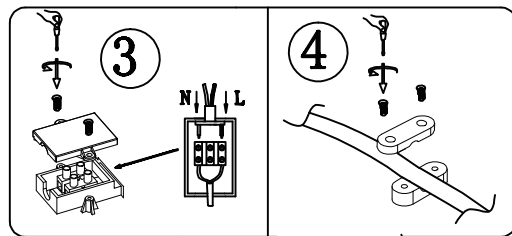

## Steve CL 40 Round Satin 97605

This item contains  
unchangeable LED

1800	LM
24	W
3000	K
>80	CRI
30000	H
15000	ON/OFF