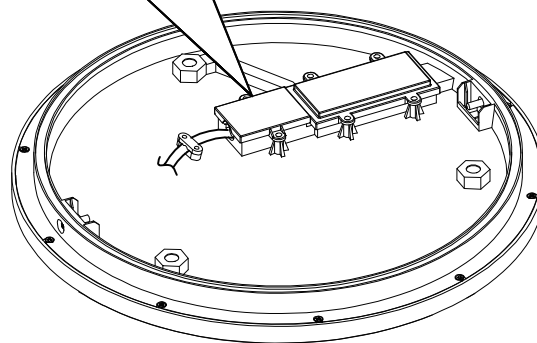

INSTRUCTION MANUAL

unchangeable LED
Max.18W
3000k
RA>80
30000H

230V
50HZ

IP44

Steve CL 30 Round Satin 97604

This item contains
unchangeable LED

1200	LM
18	W
3000	K
>80	CRI
30000	H
15000	ON/OFF