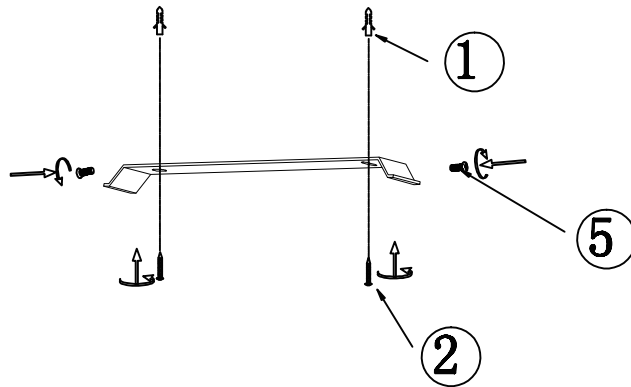

INSTRUCTION MANUAL

unchangeable LED
Max.18W
3000k
RA>80
30000H

230V
50HZ

IP44

Steve CL 30 Round Satin 97604

This item contains
unchangeable LED

1200	LM
18	W
3000	K
>80	CRI
30000	H
15000	ON/OFF