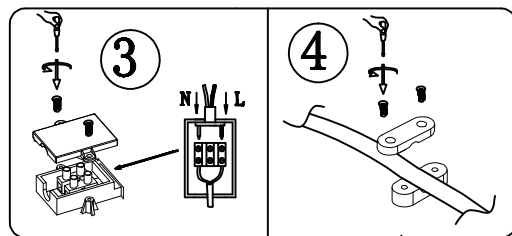

INSTRUCTION MANUAL

unchangeable LED
Max.18W
3000k
RA>80
30000H

230V
50HZ

IP44

Steve CL 30 Round Satin 97604

This item contains
unchangeable LED

1200	LM
18	W
3000	K
>80	CRI
30000	H
15000	ON/OFF