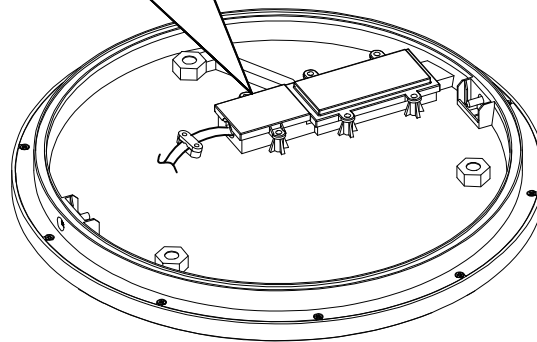

INSTRUCTION MANUAL

unchangeable LED
Max.15W
3000k
RA>80
30000H

230V
50HZ

IP44

Steve CL 26 Round Satin 97603

This item contains
unchangeable LED

1100	LM
15	W
3000	K
>80	CRI
30000	H
15000	ON/OFF