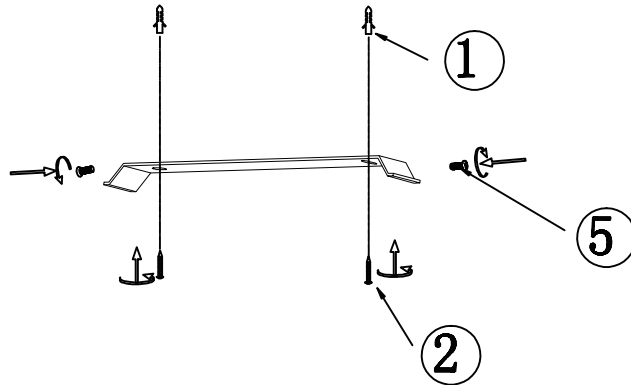

INSTRUCTION MANUAL

unchangeable LED
Max.15W
3000k
RA>80
30000H

230V
50HZ

IP44

Steve CL 26 Round Satin 97603

This item contains
unchangeable LED

1100	LM
15	W
3000	K
>80	CRI
30000	H
15000	ON/OFF