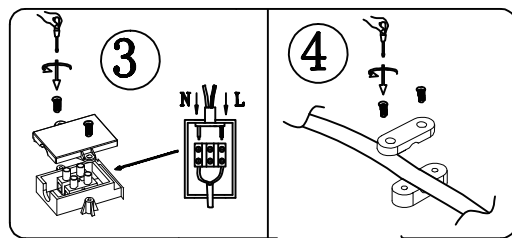

INSTRUCTION MANUAL

unchangeable LED
Max.15W
3000k
RA>80
30000H

230V
50HZ

IP44

Steve CL 26 Round Satin 97603

This item contains
unchangeable LED

1100	LM
15	W
3000	K
>80	CRI
30000	H
15000	ON/OFF