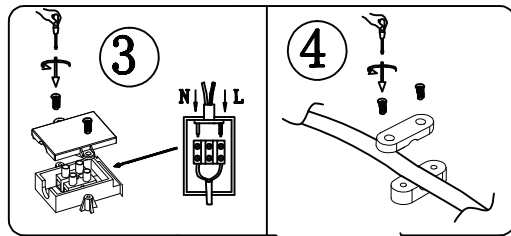

INSTRUCTION MANUAL

unchangeable LED
Max.10W
3000k
RA>80
30000H

230V
50HZ

IP44

Steve CL 17 Round Satin 97601

This item contains
unchangeable LED

500	LM
10	W
3000	K
>80	CRI
30000	H
15000	ON/OFF