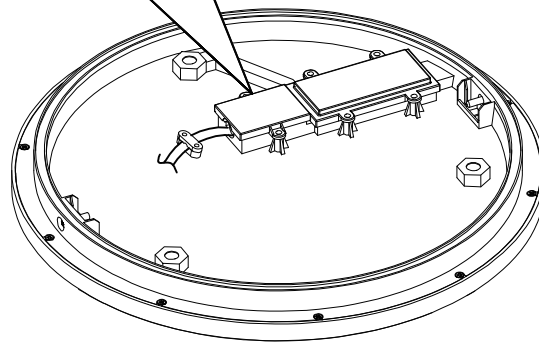

INSTRUCTION MANUAL

unchangeable LED
Max.10W
3000k
RA>80
30000H

230V
50HZ

IP44

Steve CL 17 Round Satin 97601

This item contains
unchangeable LED

500	LM
10	W
3000	K
>80	CRI
30000	H
15000	ON/OFF