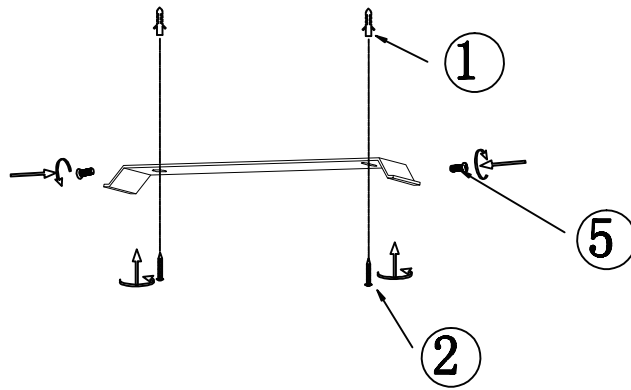

INSTRUCTION MANUAL

unchangeable LED
Max.10W
3000k
RA>80
30000H

230V
50HZ

IP44

Steve CL 17 Round Satin 97601

This item contains
unchangeable LED

500	LM
10	W
3000	K
>80	CRI
30000	H
15000	ON/OFF