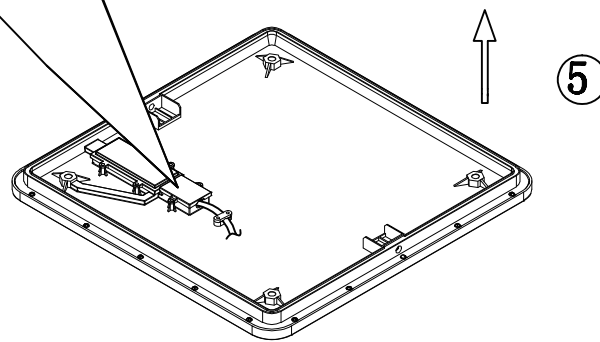

INSTRUCTION MANUAL

unchangeable LED
Max.24W
3000k
RA>80
30000H

230V
50HZ

IP44

Steve CL 40 Square Black 97599

This item contains
unchangeable LED

1400	LM
24	W
3000	K
>80	CRI
30000	H
15000	ON/OFF