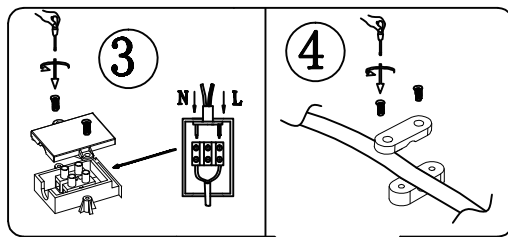

INSTRUCTION MANUAL

unchangeable LED
Max.24W
3000k
RA>80
30000H

230V
50HZ

IP44

Steve CL 40 Square Black 97599

This item contains
unchangeable LED

1400	LM
24	W
3000	K
>80	CRI
30000	H
15000	ON/OFF