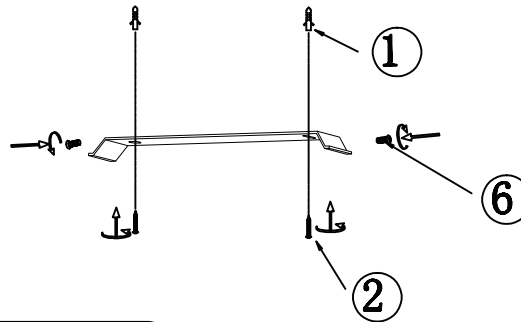

INSTRUCTION MANUAL

unchangeable LED
Max.24W
3000k
RA>80
30000H

230V
50HZ

IP44

Steve CL 40 Square Black 97599

This item contains
unchangeable LED

1400	LM
24	W
3000	K
>80	CRI
30000	H
15000	ON/OFF