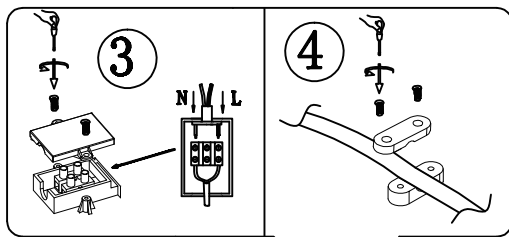

INSTRUCTION MANUAL

unchangeable LED
Max.18W
3000k
RA>80
30000H

230V
50HZ

IP44

Steve CL 30 Square Black 97598

This item contains
unchangeable LED

1200	LM
18	W
3000	K
>80	CRI
30000	H
15000	ON/OFF