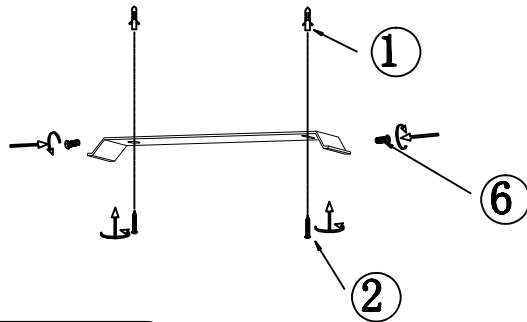

INSTRUCTION MANUAL

unchangeable LED
Max.18W
3000k
RA>80
30000H

230V
50HZ

IP44

Steve CL 30 Square Black 97598

This item contains
unchangeable LED

1200	LM
18	W
3000	K
>80	CRI
30000	H
15000	ON/OFF