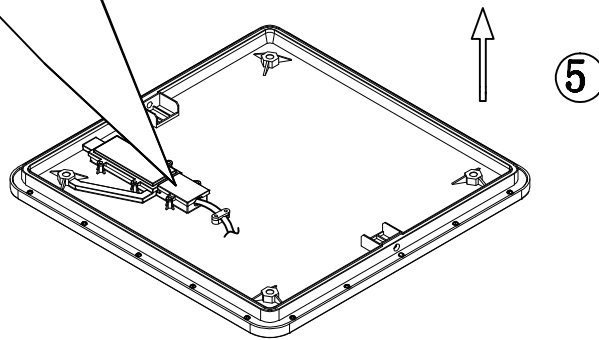

INSTRUCTION MANUAL

unchangeable LED
Max.18W
3000k
RA>80
30000H

230V
50HZ

IP44

Steve CL 30 Square Black 97598

This item contains
unchangeable LED

1200	LM
18	W
3000	K
>80	CRI
30000	H
15000	ON/OFF