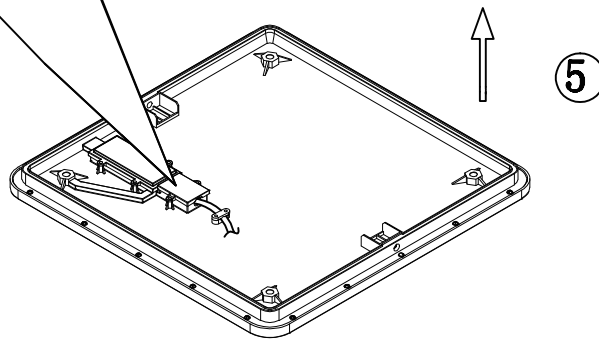

INSTRUCTION MANUAL

unchangeable LED
Max.12W
3000k
RA>80
30000H

230V
50HZ

IP44

Steve CL 22.5 Square Black 97597

This item contains
unchangeable LED

900	LM
12	W
3000	K
>80	CRI
30000	H
15000	ON/OFF