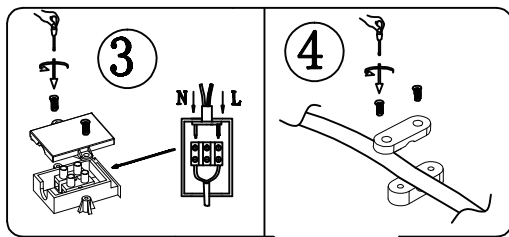

INSTRUCTION MANUAL

unchangeable LED
Max.12W
3000k
RA>80
30000H

230V
50HZ

IP44

Steve CL 22.5 Square Black 97597

This item contains
unchangeable LED

900	LM
12	W
3000	K
>80	CRI
30000	H
15000	ON/OFF