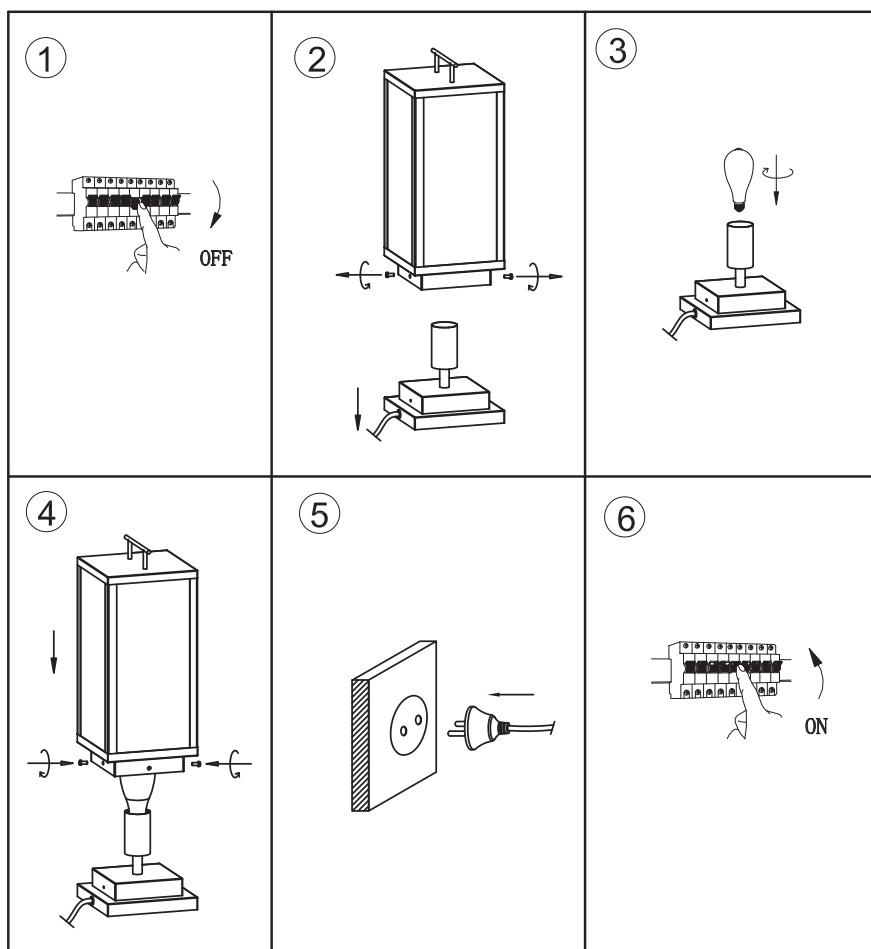

INSTRUCTION MANUAL

Rotterdam TL Black with Glass
97211

97211

QAZQA

WWW.QAZQA.COM