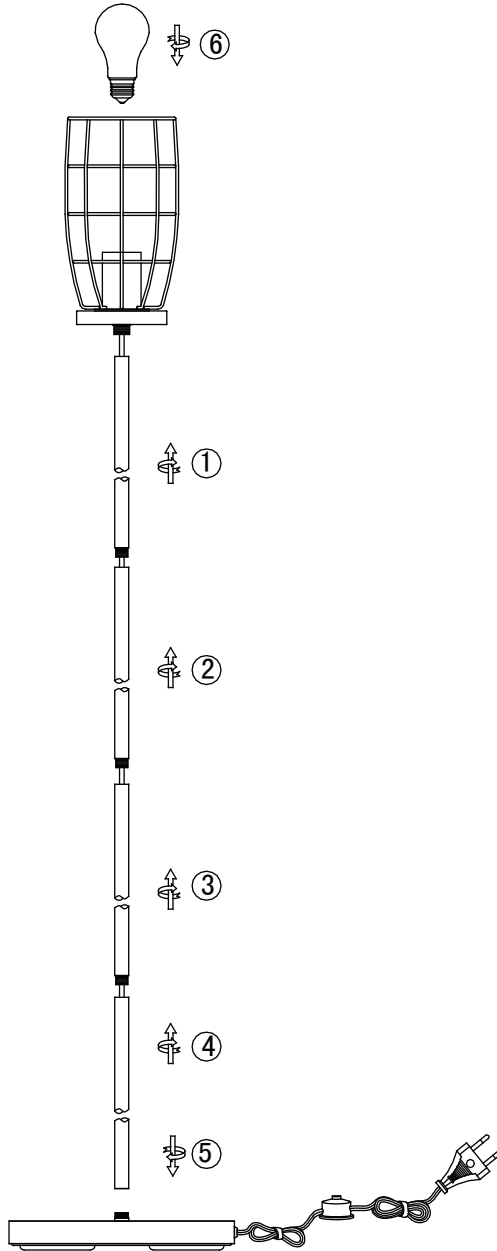

INSTRUCTION MANUAL

Rohan FL Concrete with Black
97085

Overall Sizes: