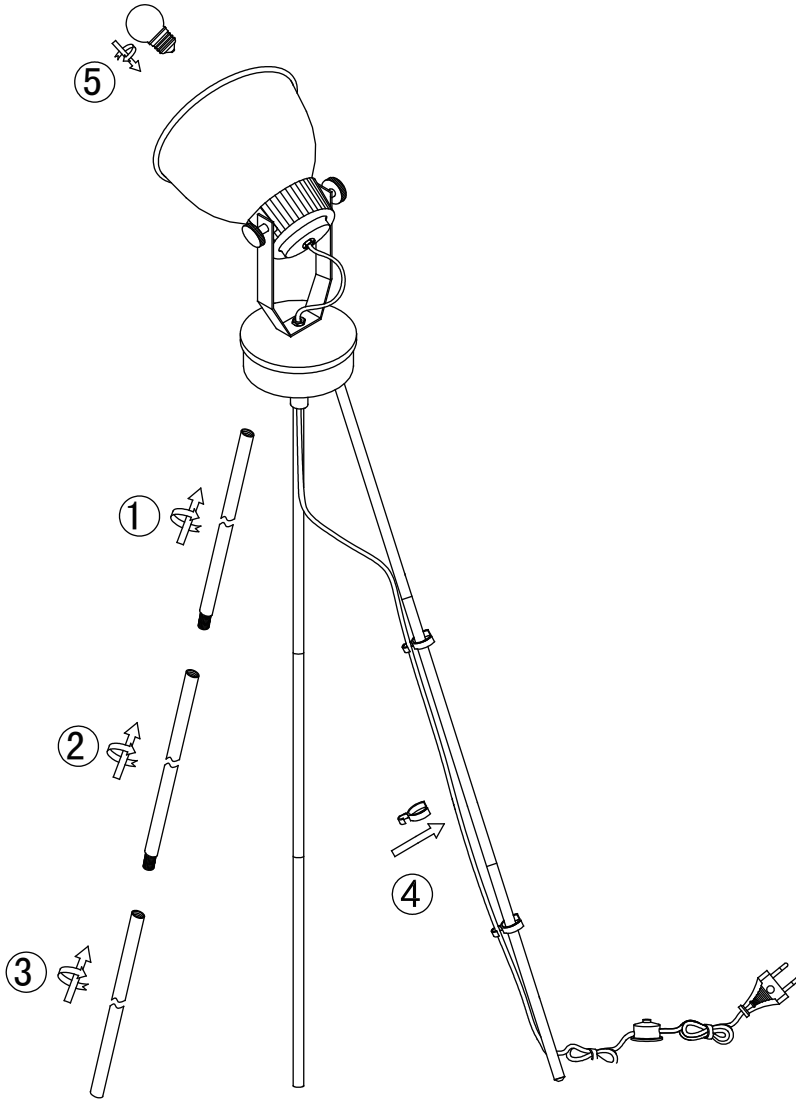

# INSTRUCTION MANUAL

Frodo FL Black with Silver  
97079

Overall Sizes: