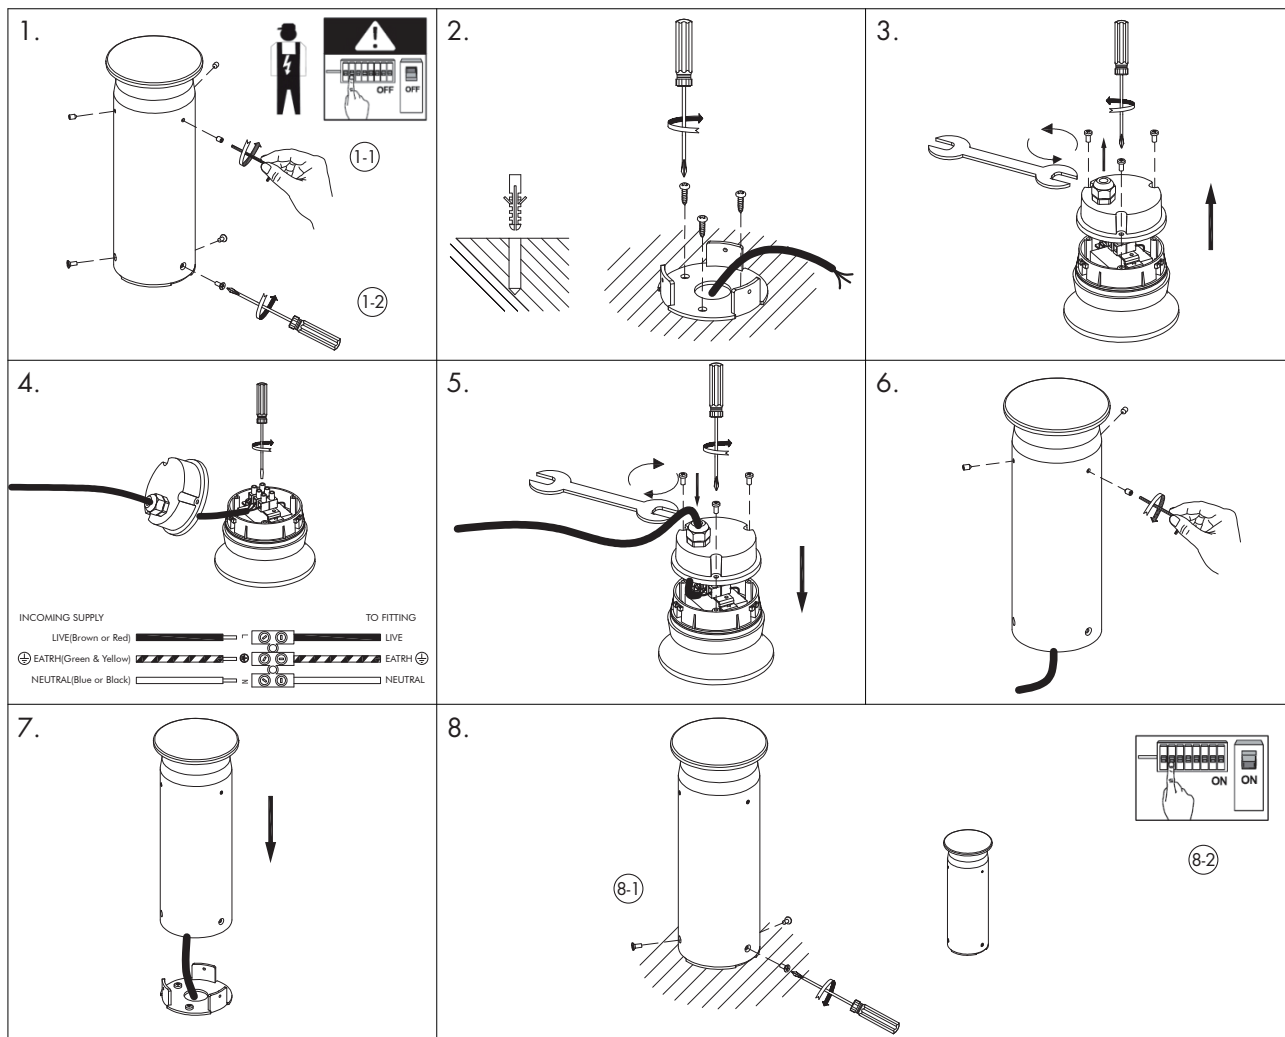

## Overall Size:

Floor Lamp  
incl.LED QL7001128  
880lm Module  
392lm Lamp  
7.6W Module  
10W Lamp  
220-240V~50Hz  
2700K  
CRI>80  
25000 h  
10000 ON/OFF