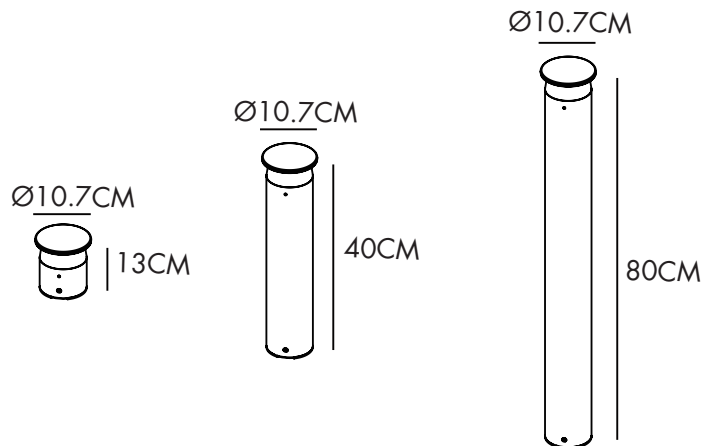

96791 / 96792 / 96793

7.6W LED

incl. LED Board: QL7001128

220-240V~50Hz

(DE) Dieses Produkt enthält eine Lichtquelle der Energieeffizienzklasse F (EN) This product contains a light source of energy efficiency class F (FR) Ce produit comprend une source de lumière de classe d'efficience énergétique F (NL) Dit product bevat een lichtbron van energie-efficiëntieklasse F (PL) Produkt ten zawiera źródło światła o klasie efektywności energetycznej F (NO) Dette produktet inneholder en lyskilde i energieeffektivitetsklasse F (DK) Dette produkt indeholder en lyskilde af energieeffektklasse F (SE) Denna produkt innehåller en ljuskälla i energieffektivitetsklass F (FI) Tämä tuote sisältää energiatehokkuusluokan E valonlähteen (IT) Questo prodotto contiene una sorgente luminosa della classe di efficienza energetica F (ES) Este producto contiene una fuente de luz de la clase de eficiencia energética F (CZ) Tento výrobek obsahuje světelný zdroj třídy energetické účinnosti F (PT) Este produto contém uma fonte de luz da classe de eficiência energética F (GR) Αυτό το προϊόν περιέχει μια φωτεινή πηγή ενεργειακής απόδοσης κλάσης F (SK) Tento výrobok obsahuje zdroj svetla triedy energetickej efektivity F	QR	EAN
		96791: 8718881083037 96792: 8718881083044 96793: 8718881083051

	(DE) Durch einen Fachmann austauschbare Lichtquelle (nur LED) (EN) Replaceable (LED only) light source by a professional. (FR) Source de lumière remplaçable (LED uniquement) par un professionnel. (NL) Lichtbron (alleen led) te vervangen door een professional. (PL) Wymienne (tylko LED) źródło światła wykonane przez profesjonalistę. (NO) Utskiftbar (kun LED) lyskilde av en profesjonell. (DK) Udskiftelig lyskilde (kun LED), udskiftes af en elektriker. (SE) Ljuskälla (endast LED) utbyttbar genom fackman. (FI) Ammatillainen voi vaihtaa vaihdettavan (vain LED) valonlähteen. (IT) Sorgente luminosa (solo LED) sostituibile da un professionista. (ES) Fuente de luz (solo LED) sustituible por un profesional. (CZ) Vyměnitelný (pouze LED) světelný zdroj odborníkem. (PT) Luz LED (apenas LED) substituível por um profissional. (GR) Η πηγή φωτός (μόνο LED) να αντικαθίσταται από επαγγελματία. (SK) Zdroj svetla (iba LED) vymeniteľný prostredníctvom odborníka.