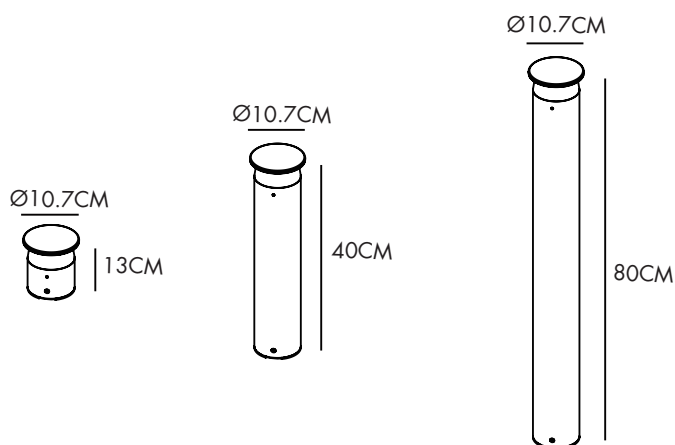

## Overall Size:

Floor Lamp  
incl.LED QL7001128  
880lm Module  
392lm Lamp  
7.6W Module  
10W Lamp  
220-240V~50Hz  
2700K  
CRI>80  
25000 h  
10000 ON/OFF