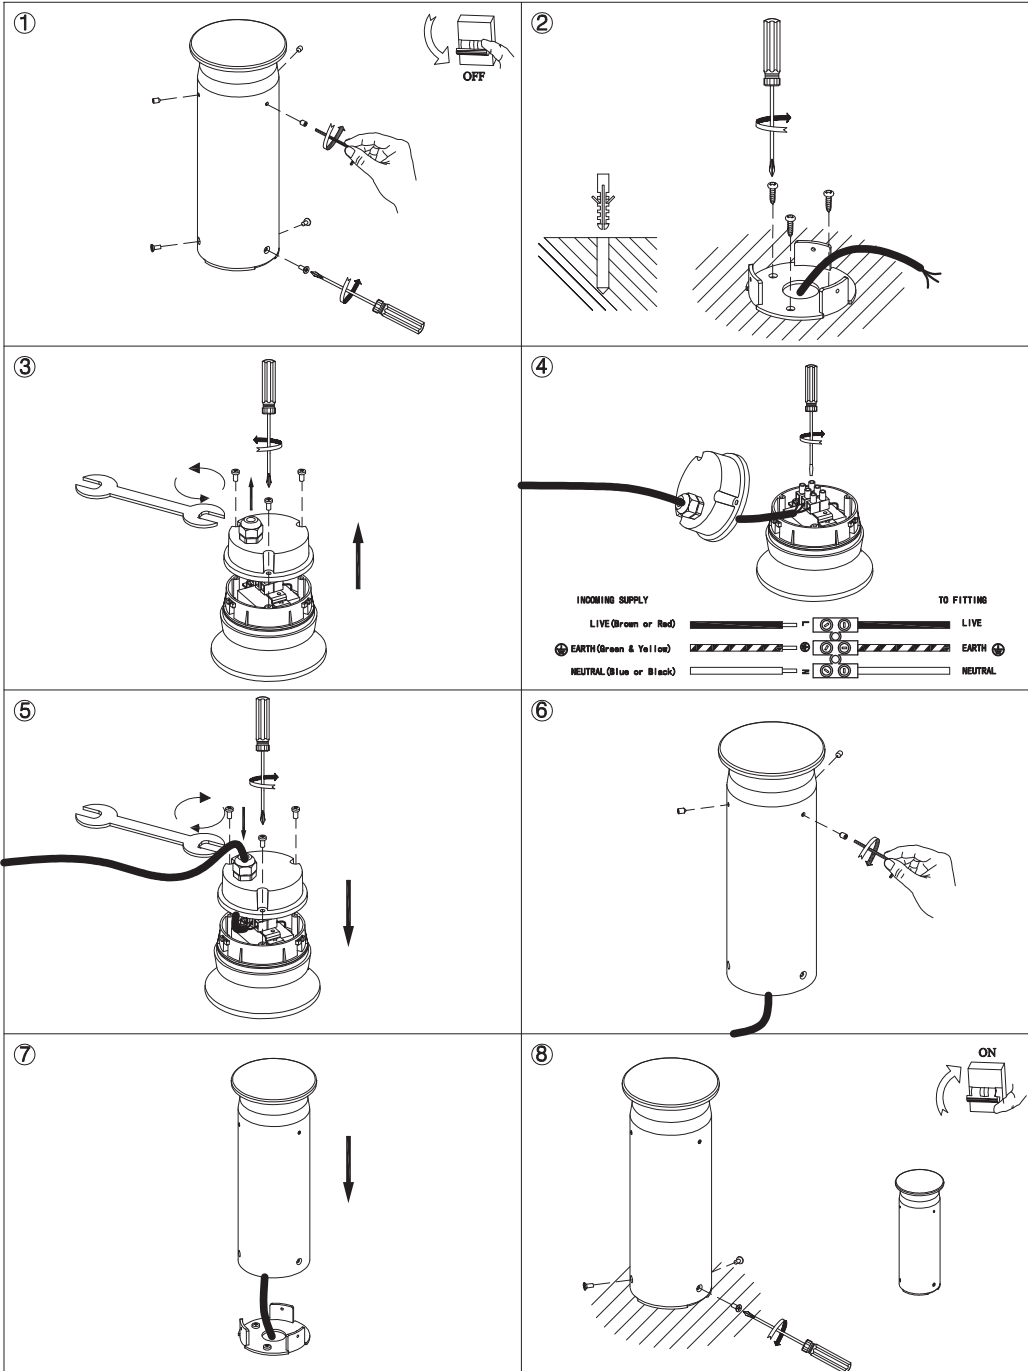

INSTRUCTION MANUAL

Bar FL Dark Grey LED
96791 / 96792 / 96793

Overall Size:

This item contains unchangeable LED

720	LM
9	W
3000	K
>80	CRI
30000	H
15000	ON/OFF