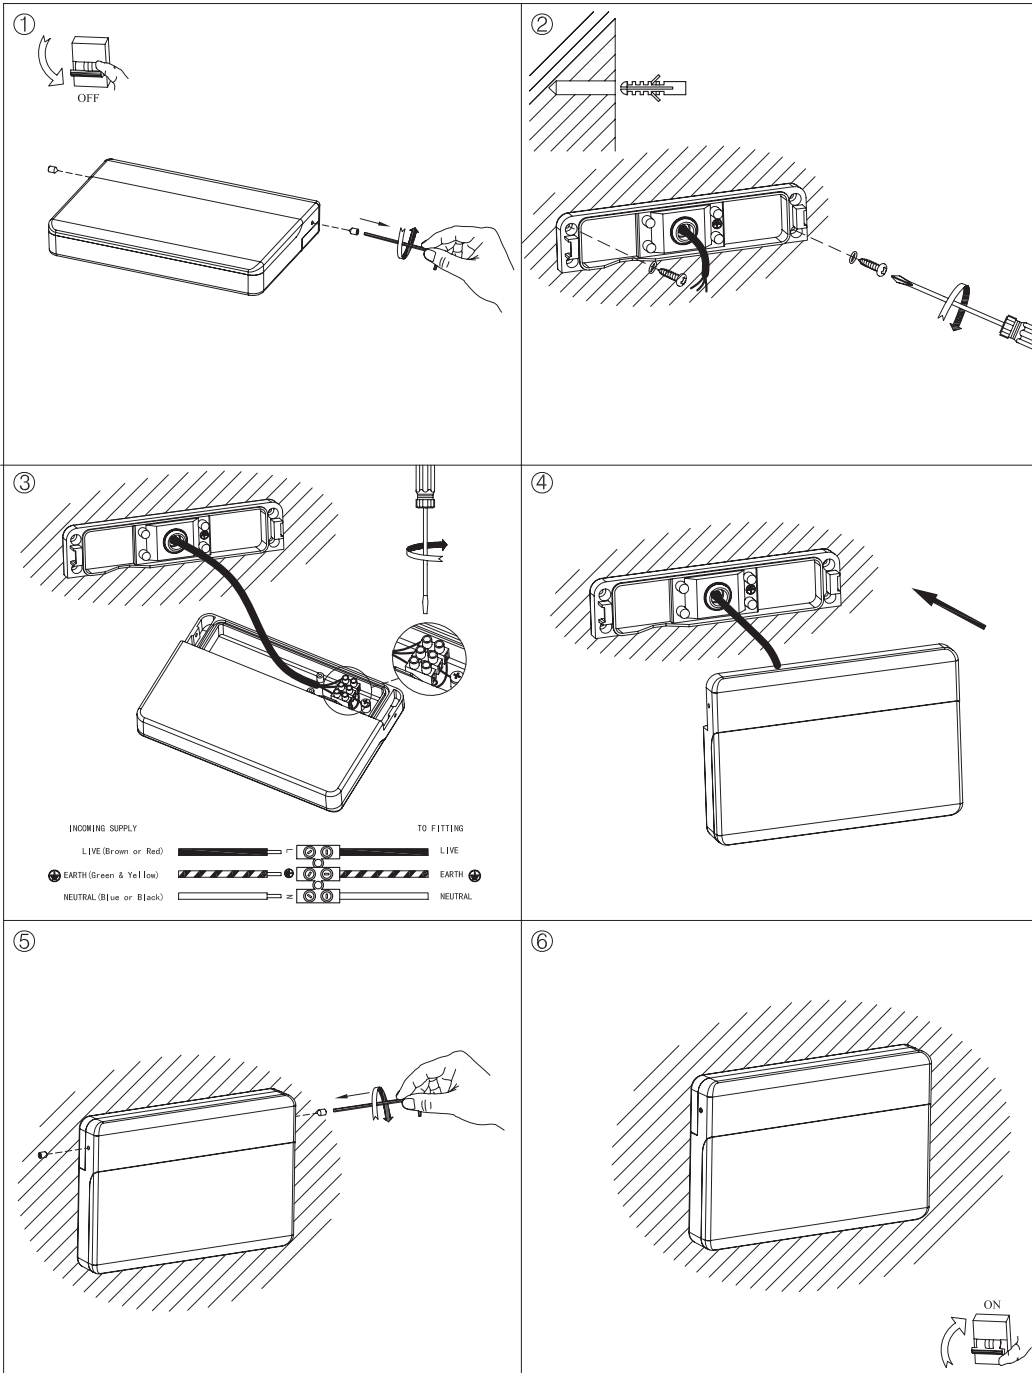

INSTRUCTION MANUAL

Slab WL Dark Grey LED with Numbers
96790

This item contains
unchangeable LED

650	LM
13	W
3000	K
>80	CRI
30000	H
15000	ON/OFF

Overall Size: