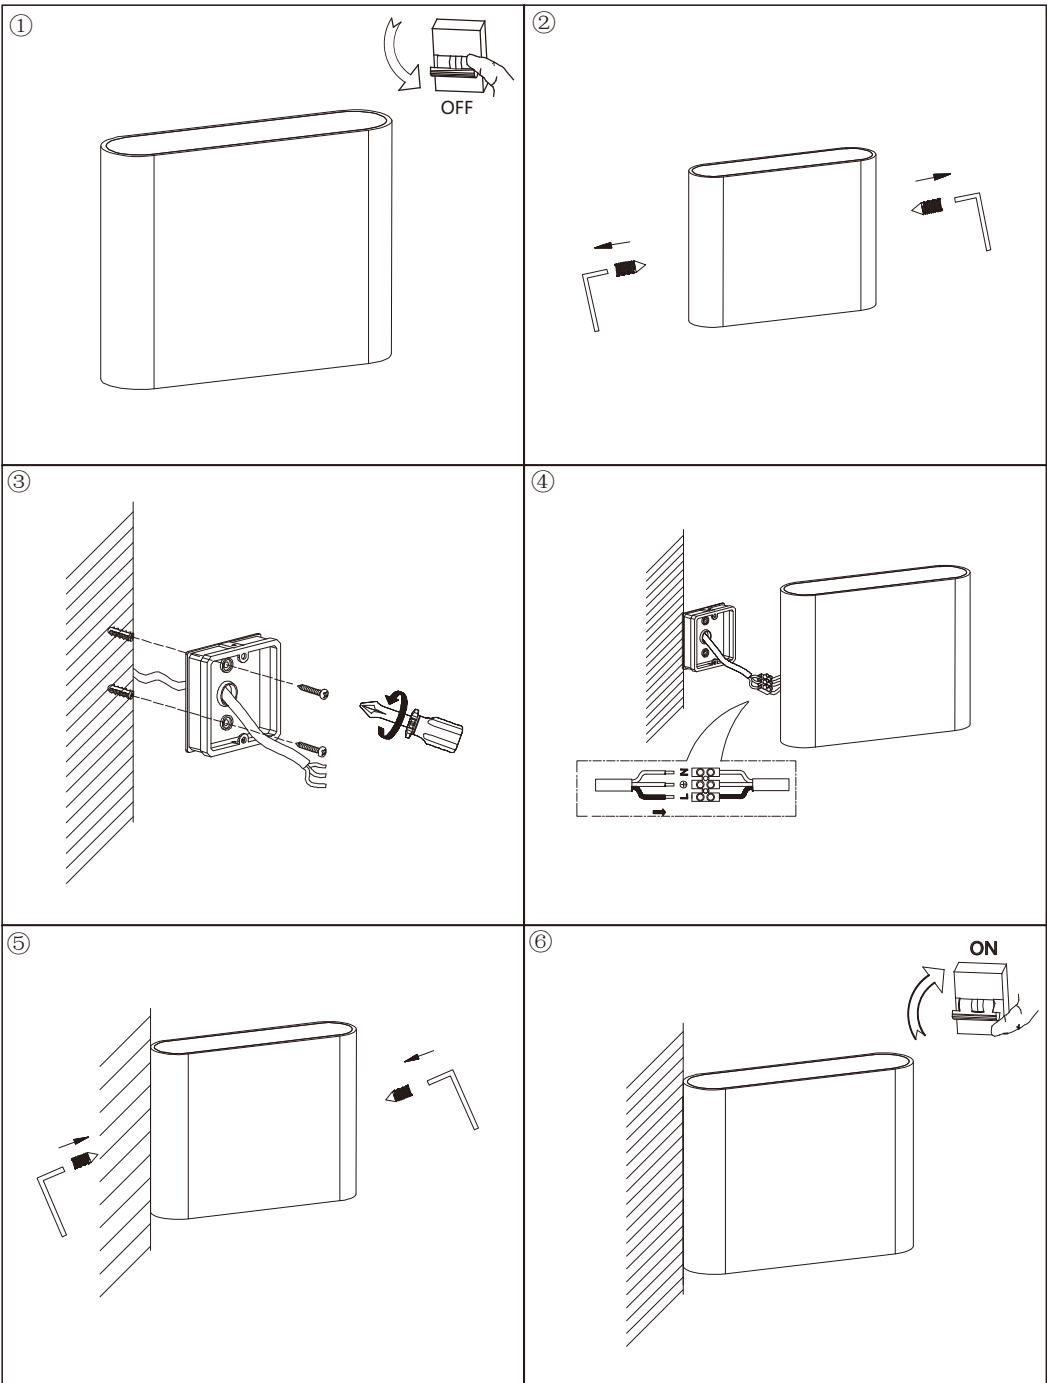

INSTRUCTION MANUAL

Batt WL 12W
96788 / 96789

This item contains
unchangeable LED

800	LM
12	W
3000	K
>80	CRI
30000	H
15000	ON/OFF

Overall Size: