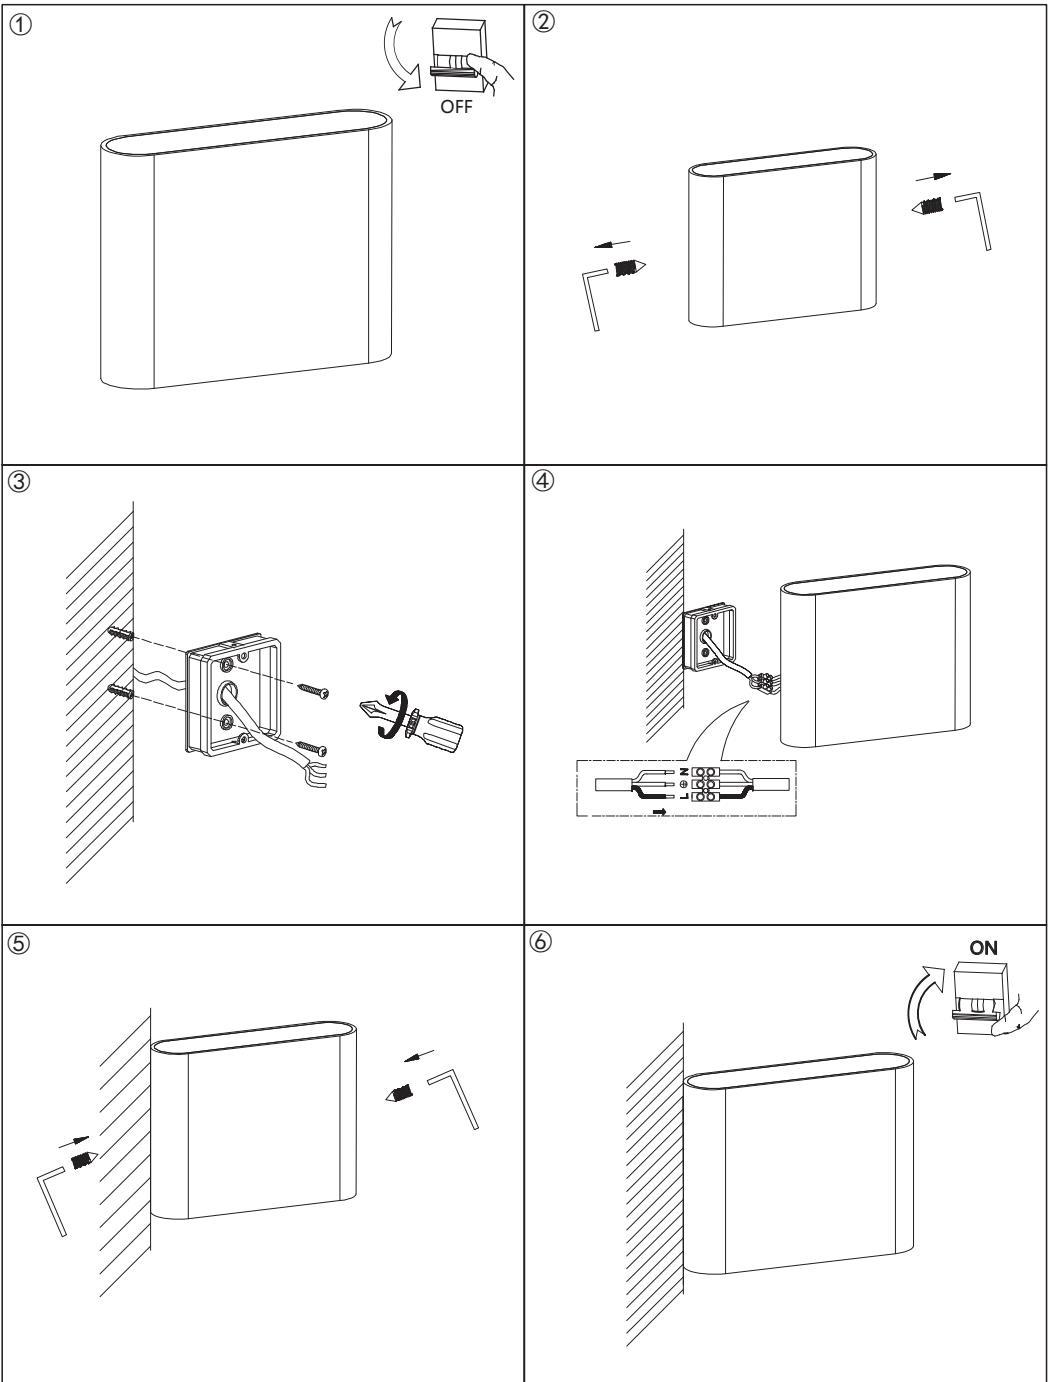

INSTRUCTION MANUAL

Nior WL 11,5 LED
96786 / 96787

This item contains
unchangeable LED

400	LM
6	W
3000	K
>80	CRI
30000	H
15000	ON/OFF

Overall Size: