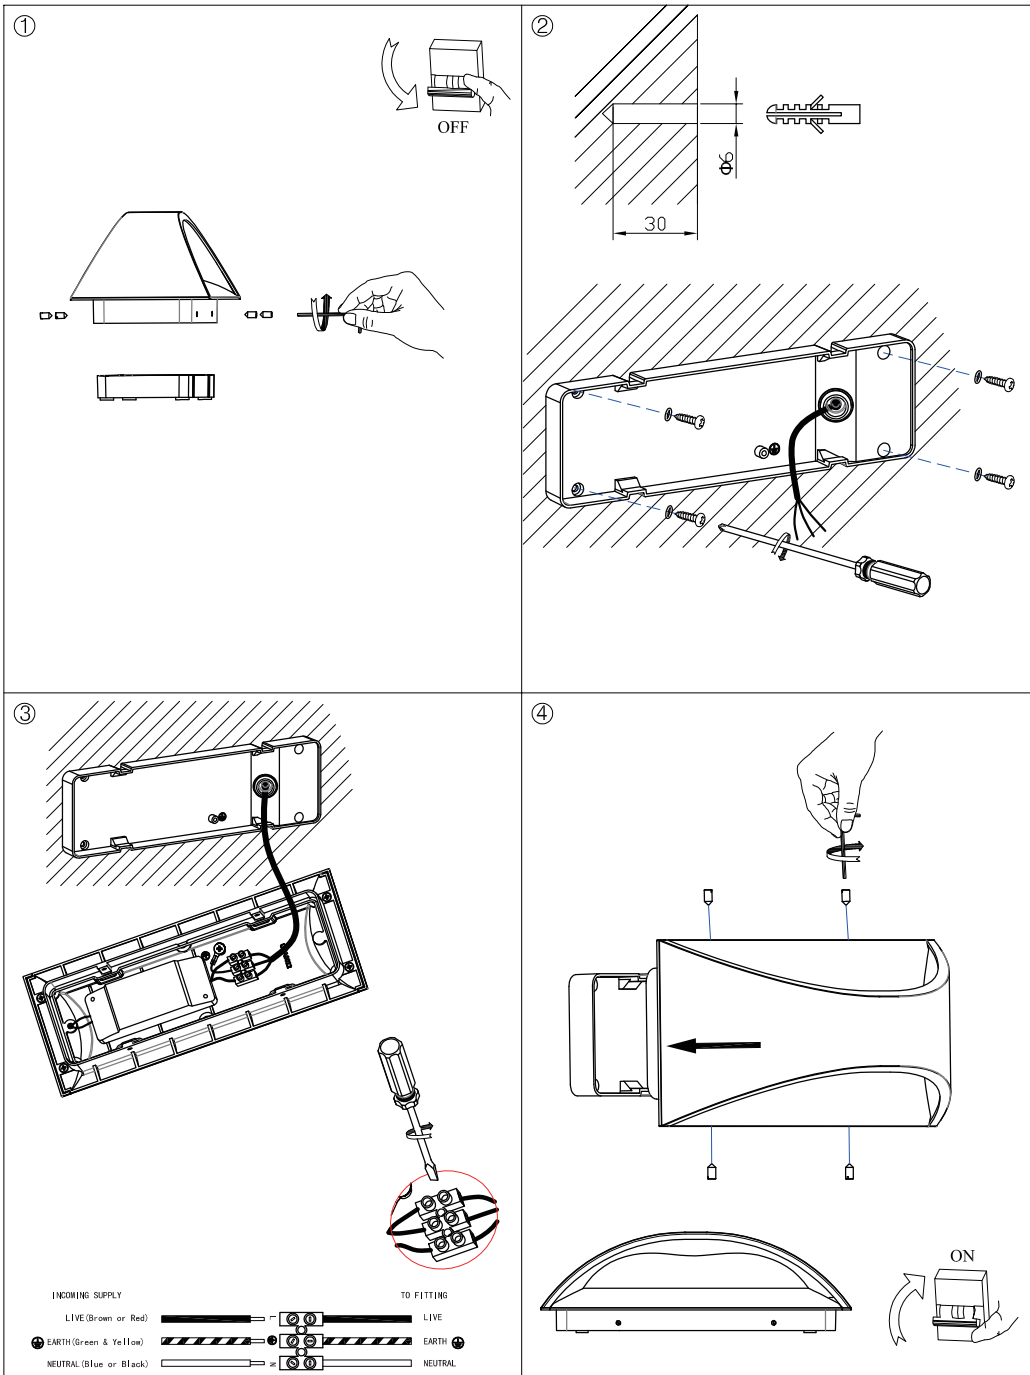

INSTRUCTION MANUAL

Para WL Dark Grey LED
96785

This item contains
unchangeable LED

800	LM
12	W
3000	K
>80	CRI
30000	H
15000	ON/OFF

Overall Size: