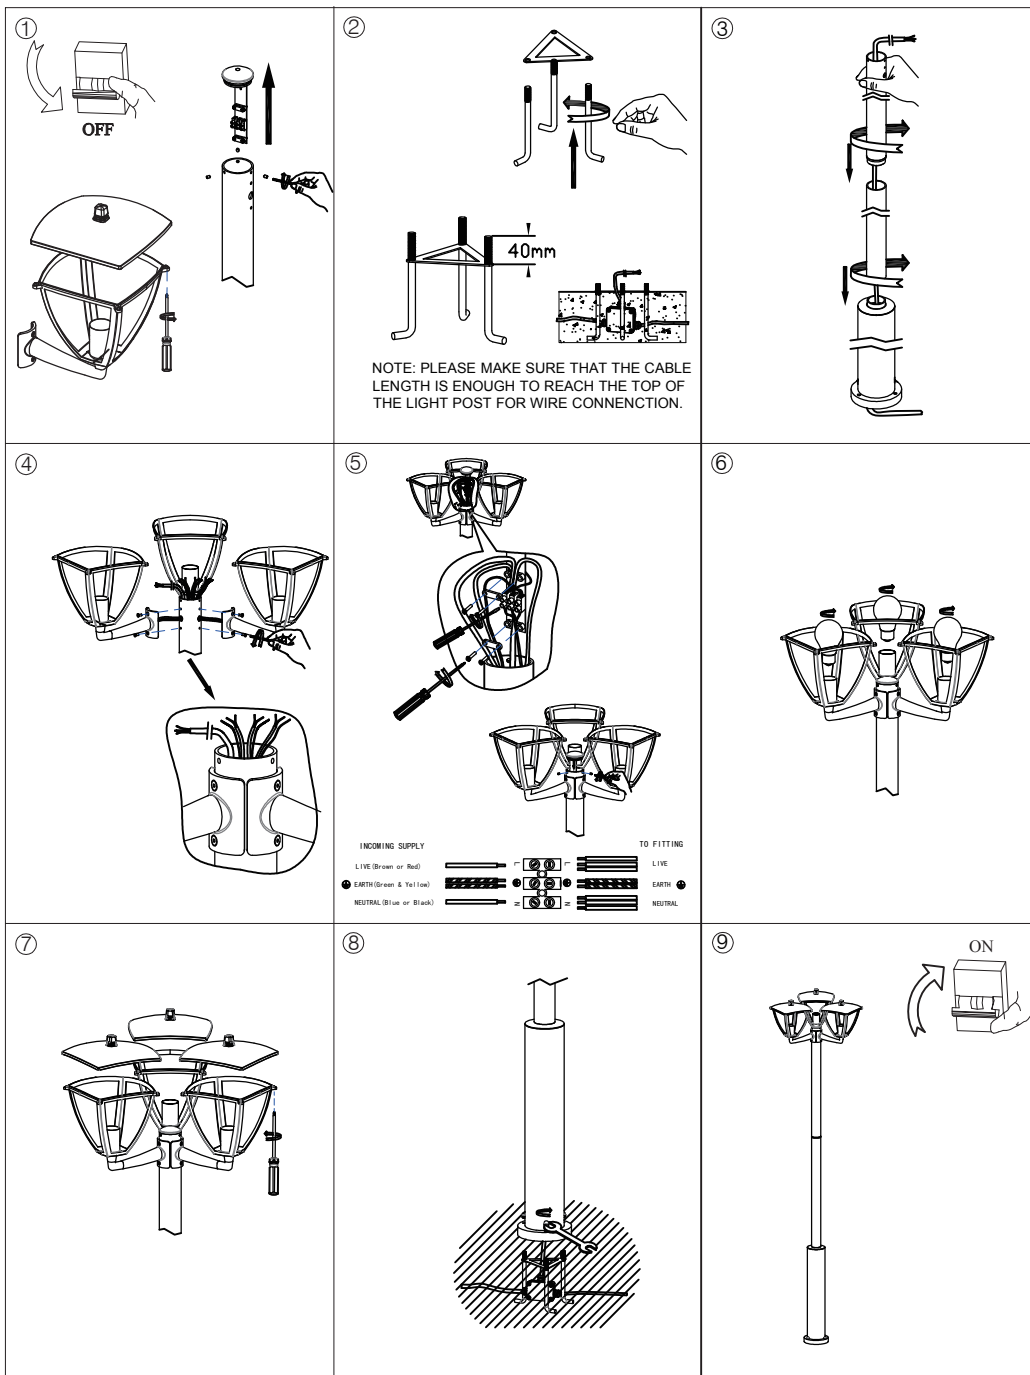

INSTRUCTION MANUAL

Platar 3 FL Dark Grey Pole 230cm
96784

Overall Size: