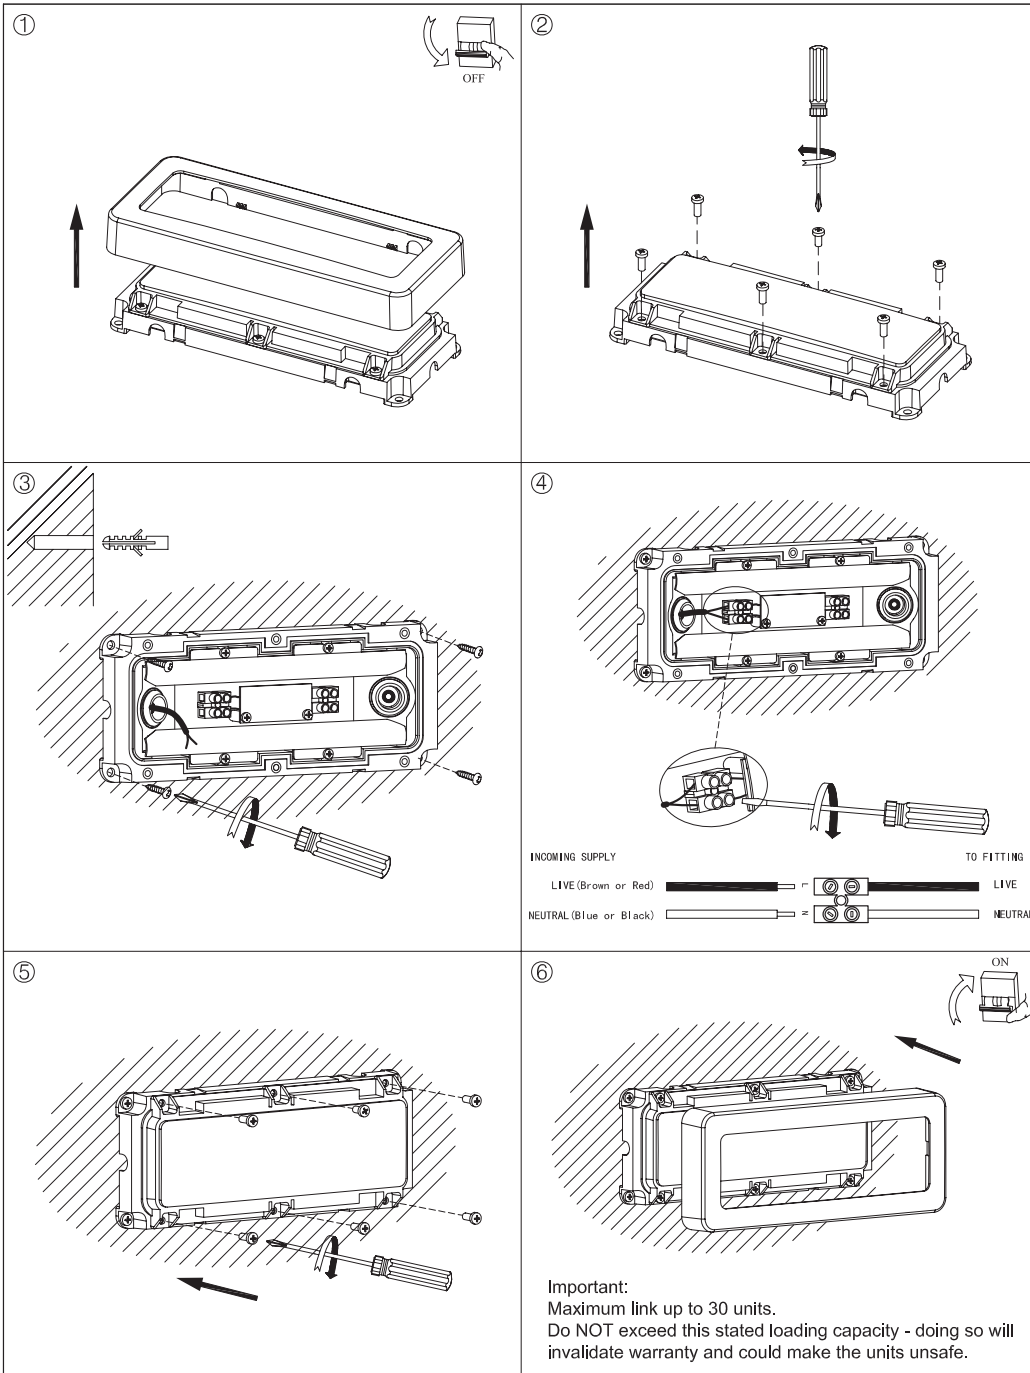

INSTRUCTION MANUAL

Prim WL Grey LED Rectangular 96773

This item contains unchangeable LED

400	LM
5	W
3000	K
>80	CRI
30000	H
15000	ON/OFF

Overall Size: