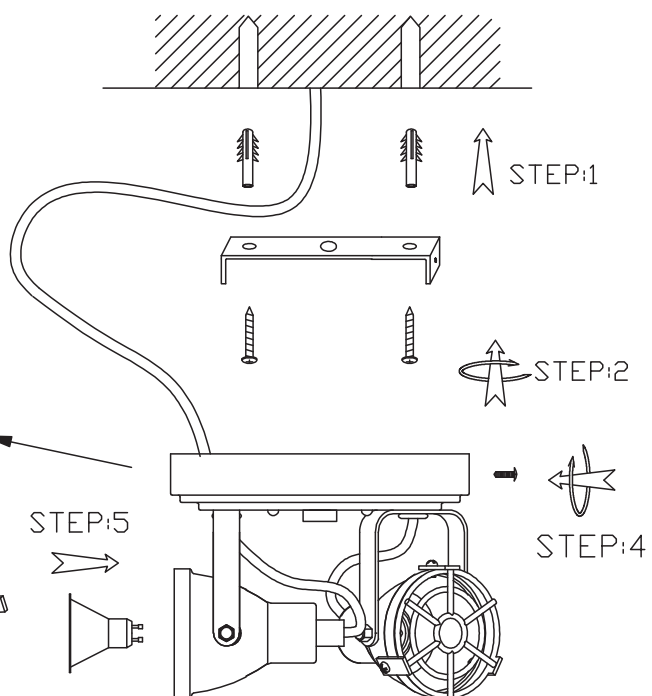

# INSTRUCTION MANUAL

Sorra 2 SL Rust  
96680

Overall size: