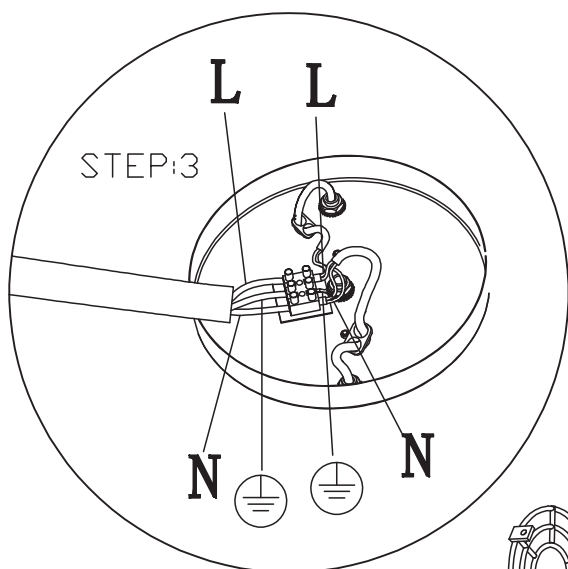

# INSTRUCTION MANUAL

Sorra 2 SL Rust  
96680

Overall size: