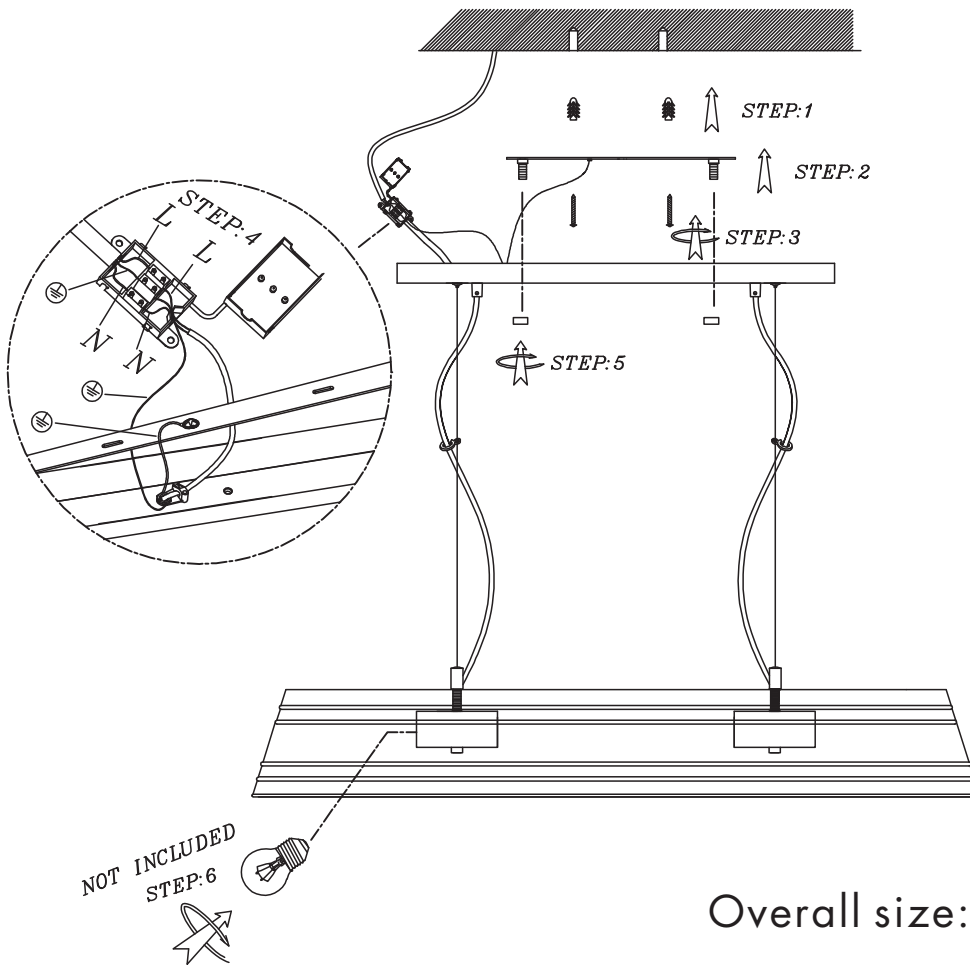

INSTRUCTION MANUAL

Gutter HL Black Steel 96667

Overall size: