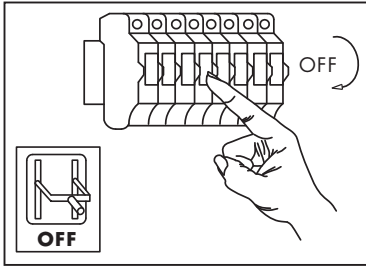

INSTRUCTION MANUAL

Gutter HL Black Steel 96667

Overall size: