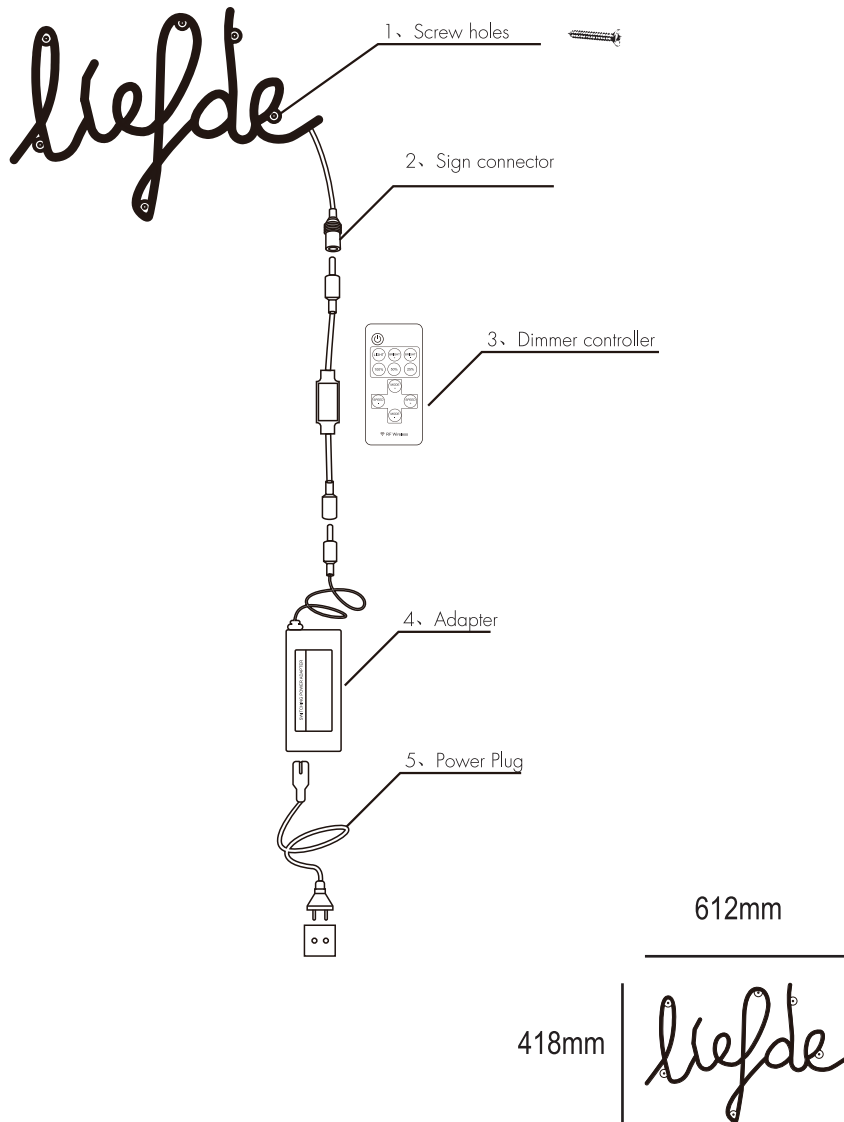

INSTRUCTION MANUAL

Neon WL White Liefde
93852

This item contains
unchangeable LED

365	L M
23.2	W
50000	H
30000	ON/OFF