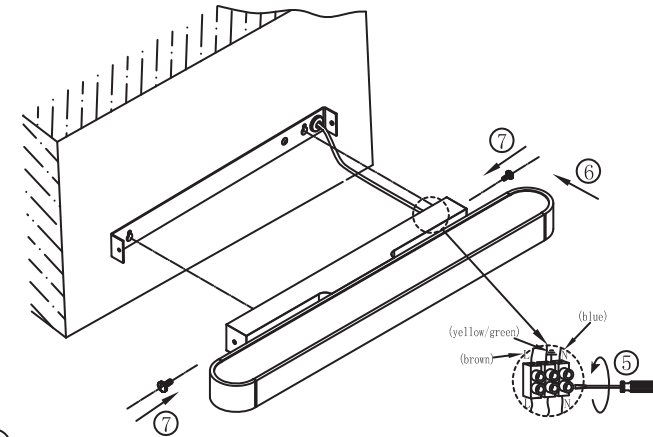

INSTRUCTION MANUAL

Overall Sizes:

TUBOX WL
96609/96610/96611
96612/96613/96614

This item contains
unchangeable LED

530	LM
7.2	W
3000	K
>83	CRI
50000	H

96609/96610

790	LM
10.8	W
3000	K
>83	CRI
50000	H

96611/96612

1100	LM
14.4	W
3000	K
>83	CRI
50000	H

96613/96614

INSTRUCTION

I

II

Attention:
The fixture should be assembled and installed by professionals!

III