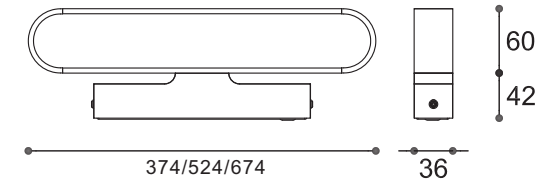

INSTRUCTION MANUAL

Overall Sizes:

TUBOX WL
96609/96610/96611
96612/96613/96614

This item contains
unchangeable LED

530	LM
7.2	W
3000	K
>83	CRI
50000	H

96609/96610

790	LM
10.8	W
3000	K
>83	CRI
50000	H

96611/96612

1100	LM
14.4	W
3000	K
>83	CRI
50000	H

96613/96614

INSTRUCTION

I

II

Attention:
The fixture should be assembled and installed by professionals!

III