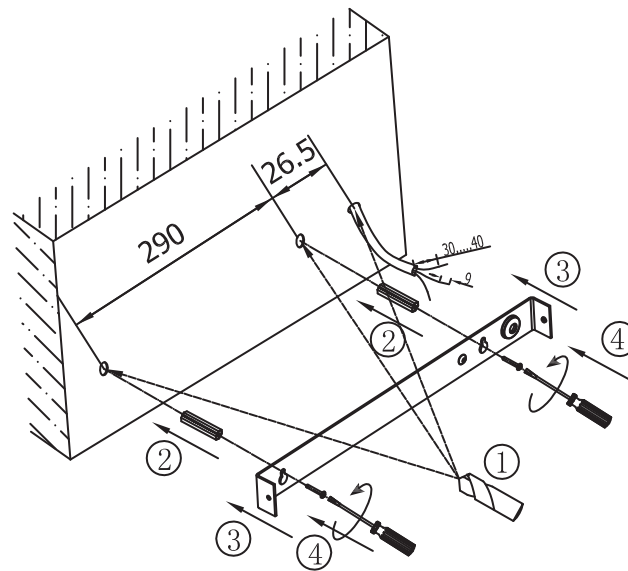

INSTRUCTION MANUAL

Overall Sizes:

TUBOX WL
96609/96610/96611
96612/96613/96614

This item contains
unchangeable LED

530	LM
7.2	W
3000	K
>83	CRI
50000	H

96609/96610

790	LM
10.8	W
3000	K
>83	CRI
50000	H

96611/96612

1100	LM
14.4	W
3000	K
>83	CRI
50000	H

96613/96614

INSTRUCTION

I

II

Attention:
The fixture should be assembled and installed by professionals!

III