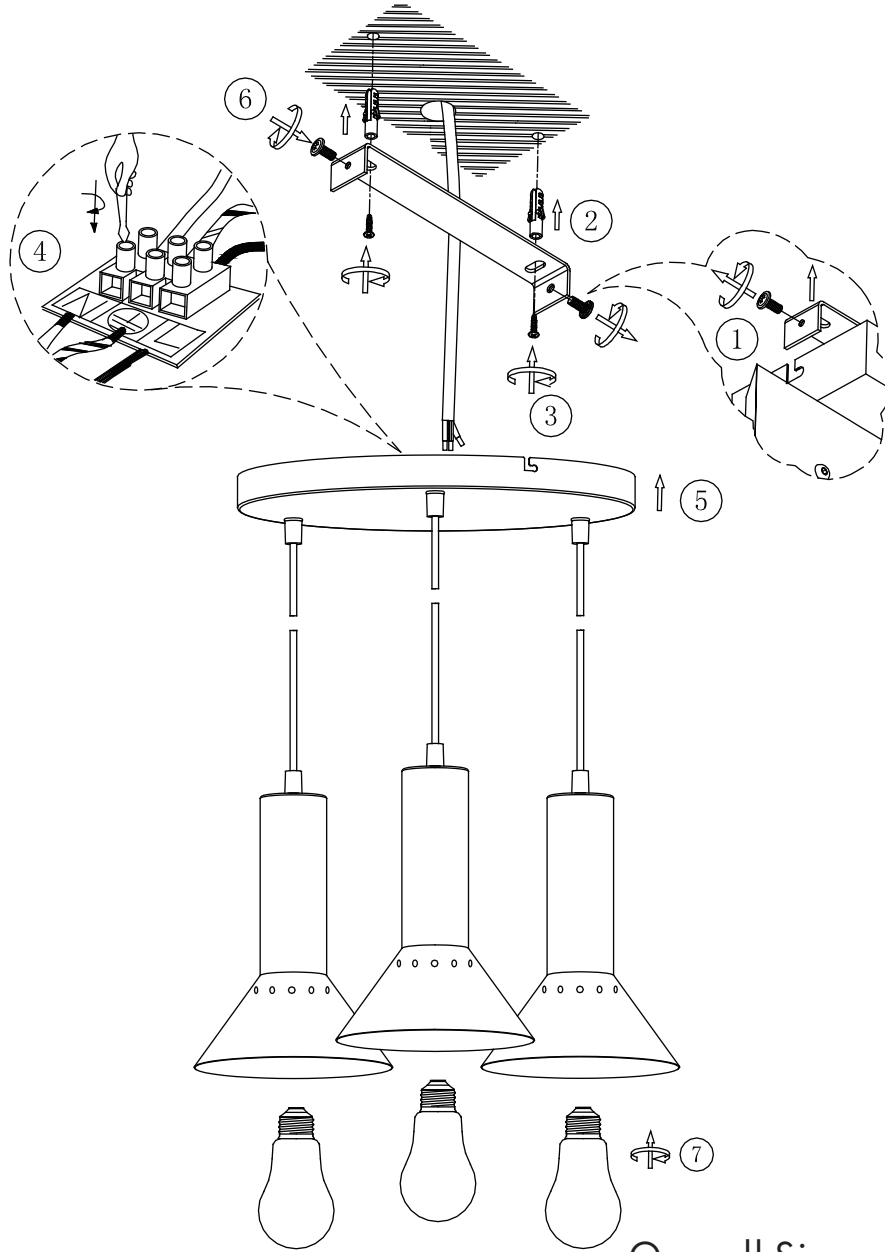

# INSTRUCTION MANUAL

220~240V  
50Hz

Max.  $\varnothing$ 80mm  
3x E27 Max. 60W

0.5m

## Speaker HL 3

Overall Sizes: