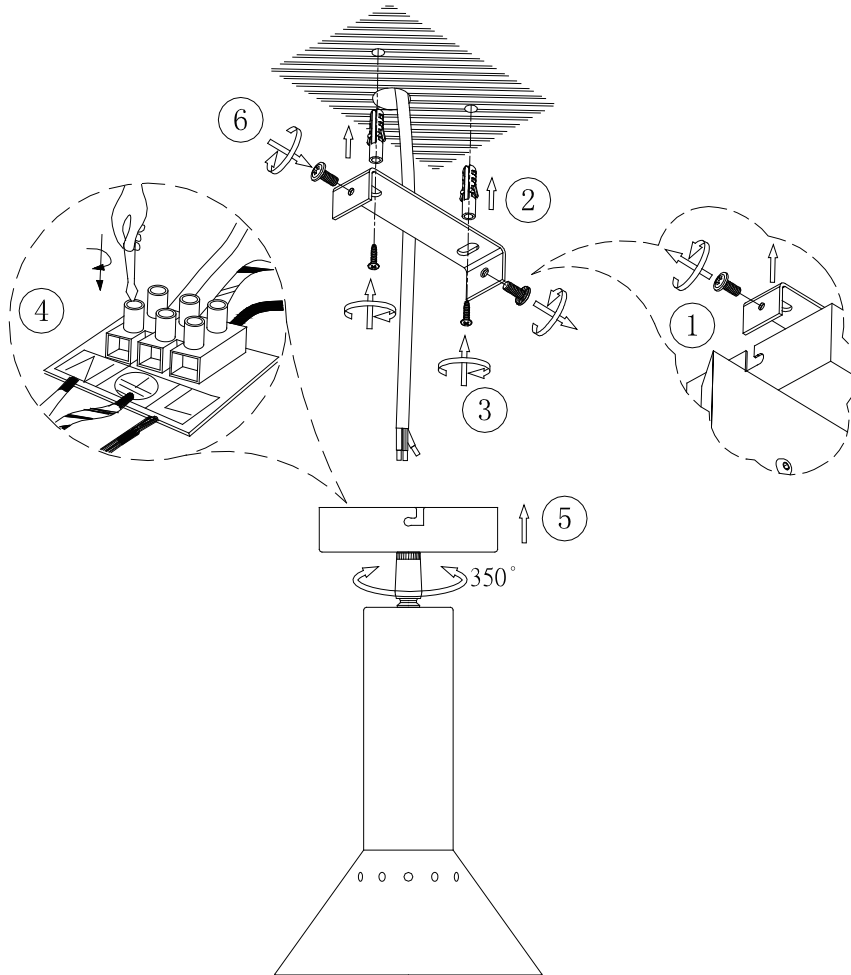

# INSTRUCTION MANUAL

220~240V  
50Hz

Max.  $\varnothing$ 80mm  
E27 Max. 60W

0.5m

## Speaker CL 1

Overall Sizes: