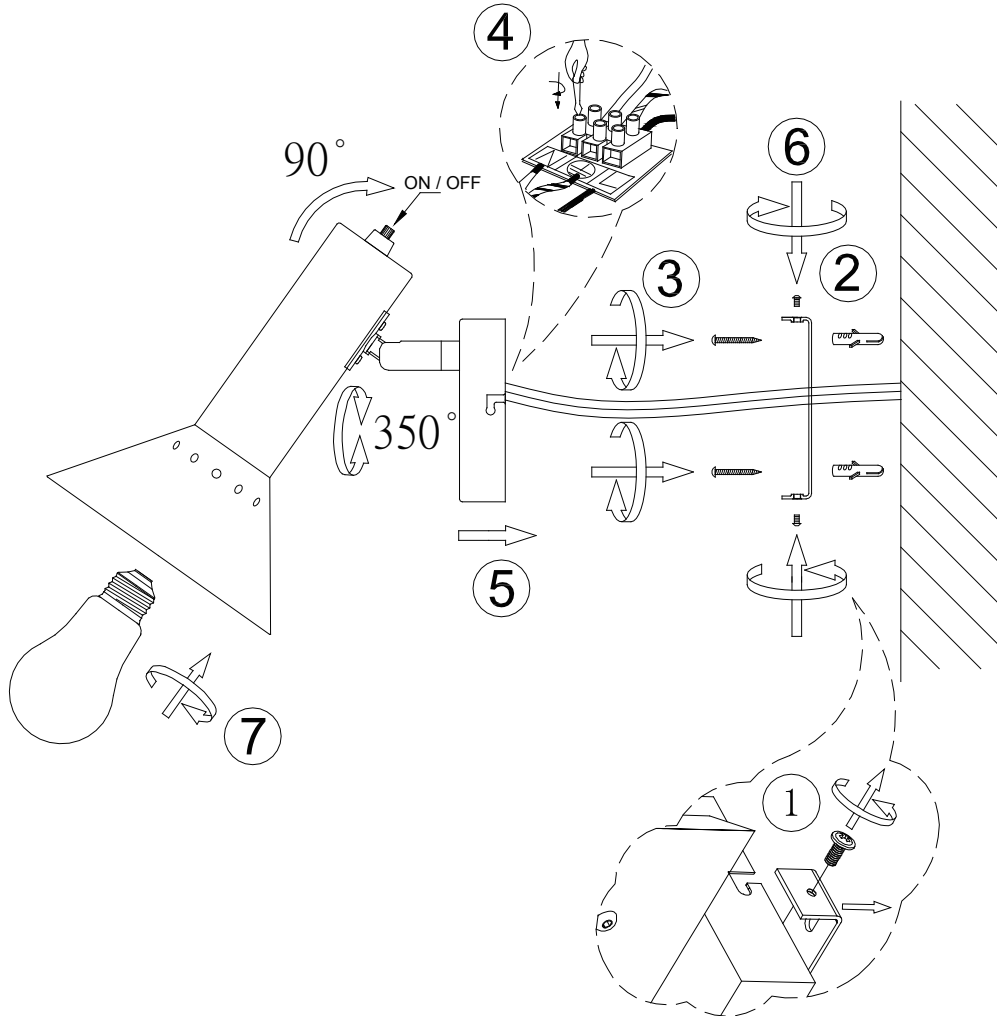

## Speaker WL 1

Overall Sizes:

218