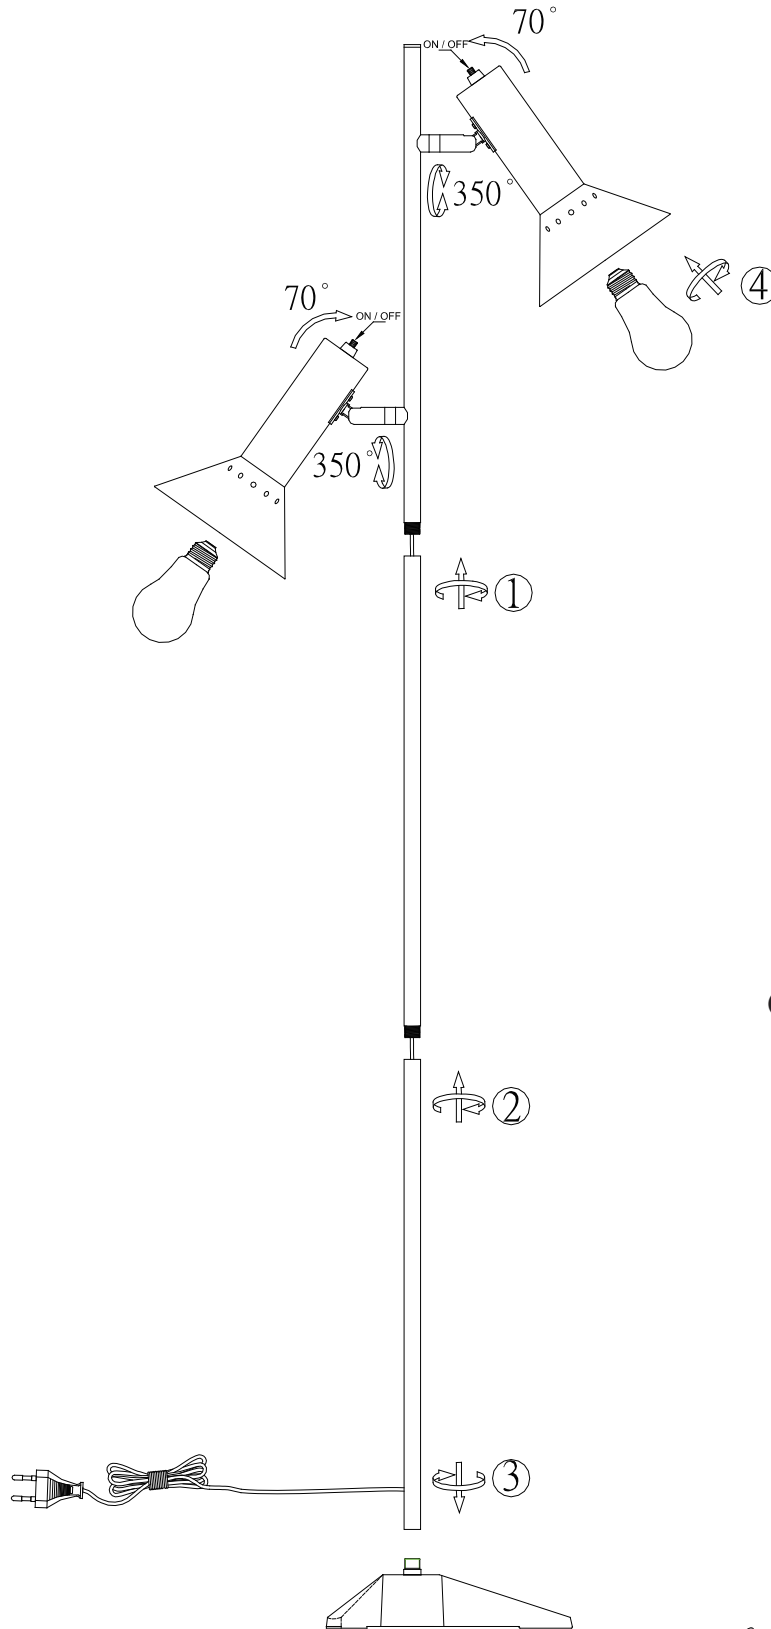

# INSTRUCTION MANUAL

220~240V  
50Hz

Max.  $\varnothing$ 80mm  
2xE27 Max.60W

0.5m

## Speaker FL 2

### Overall Sizes: