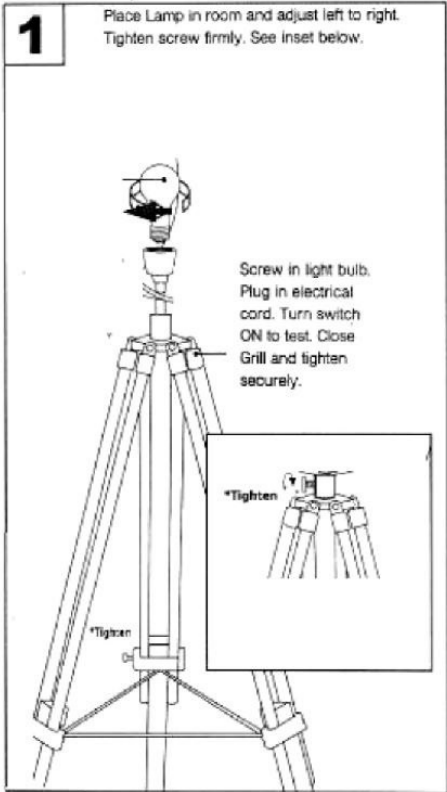

- REGULABLE
  SHADE
  200-240V
  50-60HZ
- 220-240V
  50-60HZ
- Indoor Use Only
- Home Use Only
- CE
- 2 YEARS

QAZQA

WWW.QAZQA.COM