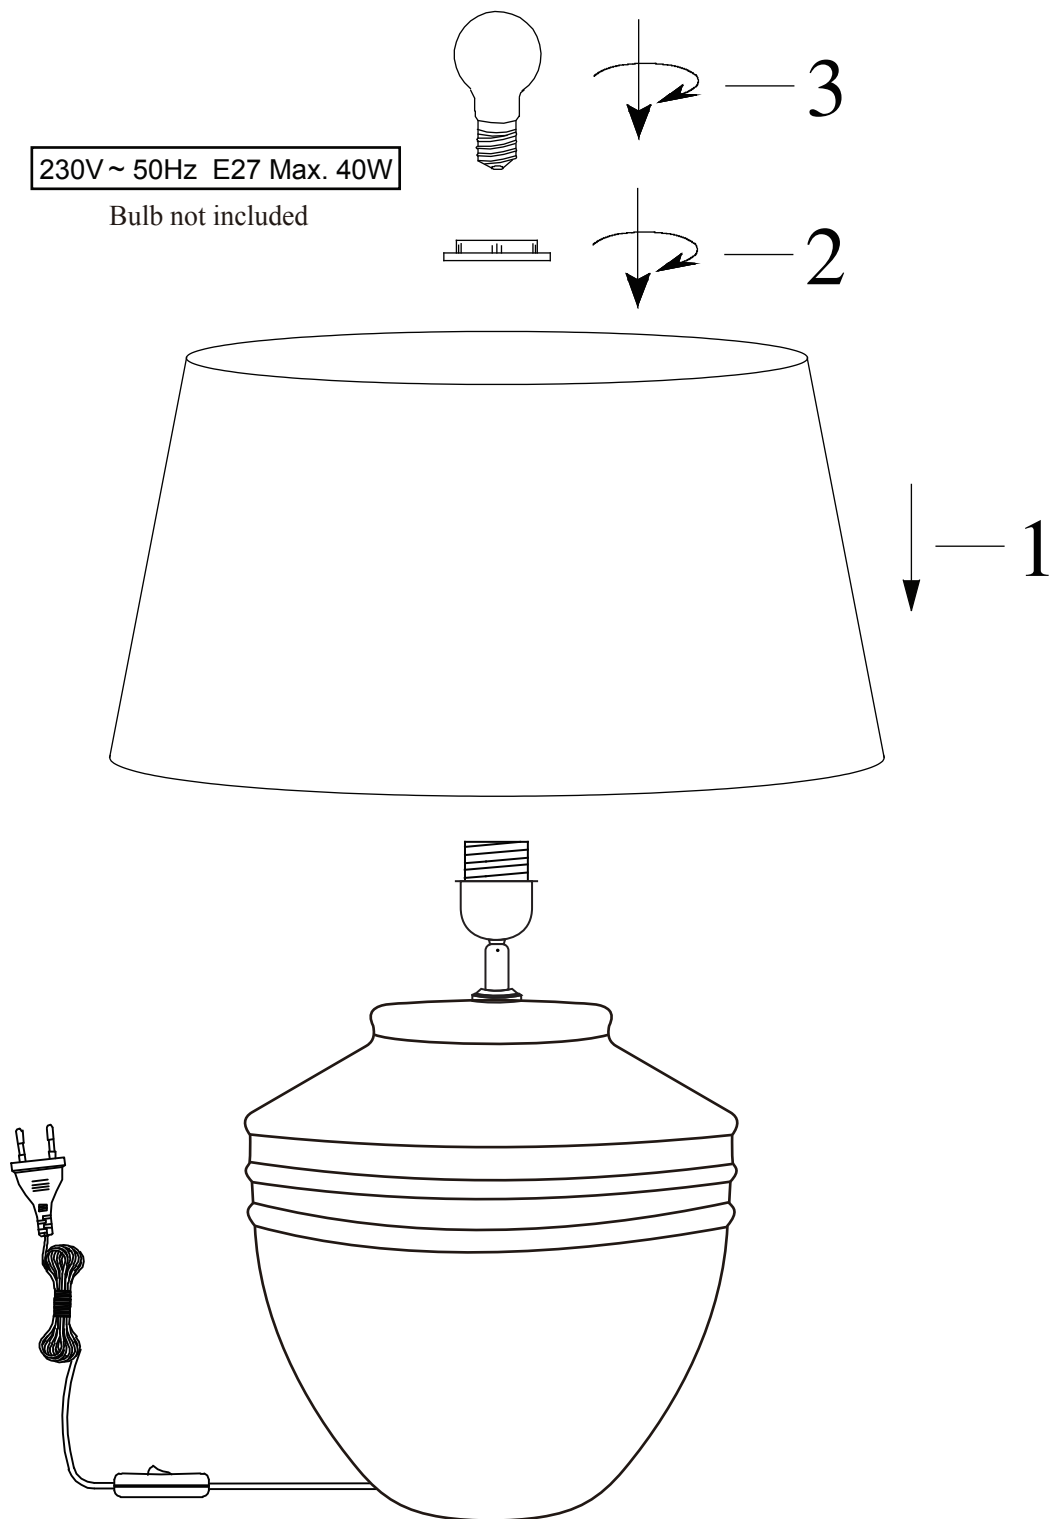

TOBA

Power connections may only be handled by a skilled worker.

ART nr. 8049671
Table lamp D40x50 cm TOBA
antique grey incl shade liver
230V~ 50Hz E27 Max.40W