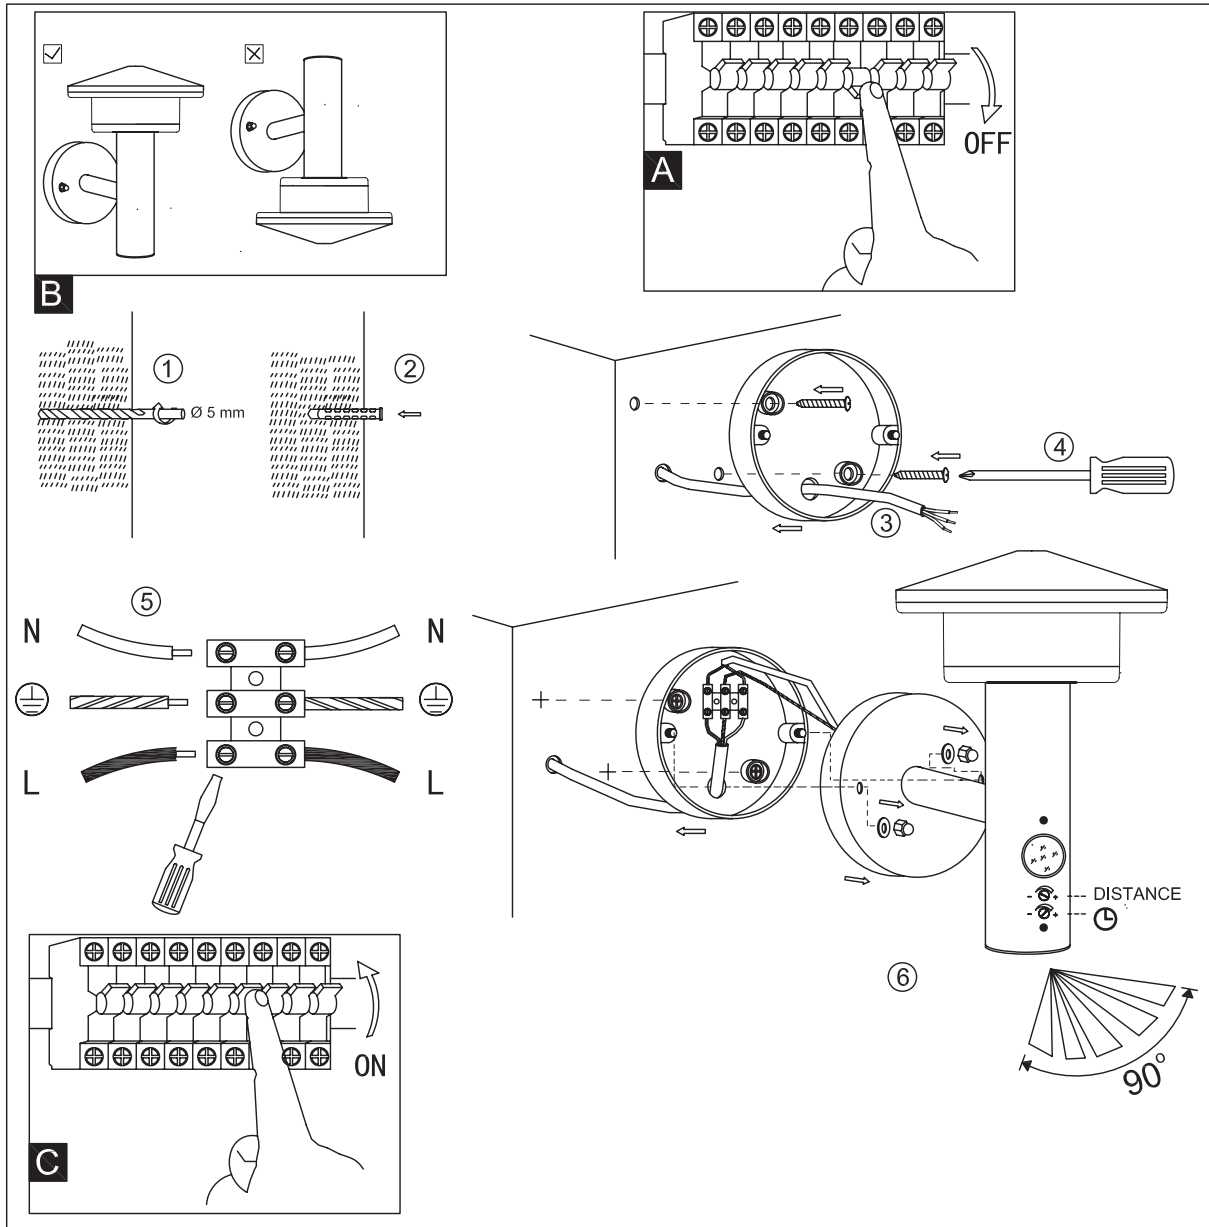

Art. -Nr.: R28511931

- [Sensor icon] + [Clock icon] TIME
sensor time:
min: 5 second
max: 6 minute

220-240V~50Hz
LEDs Max.7.5 W