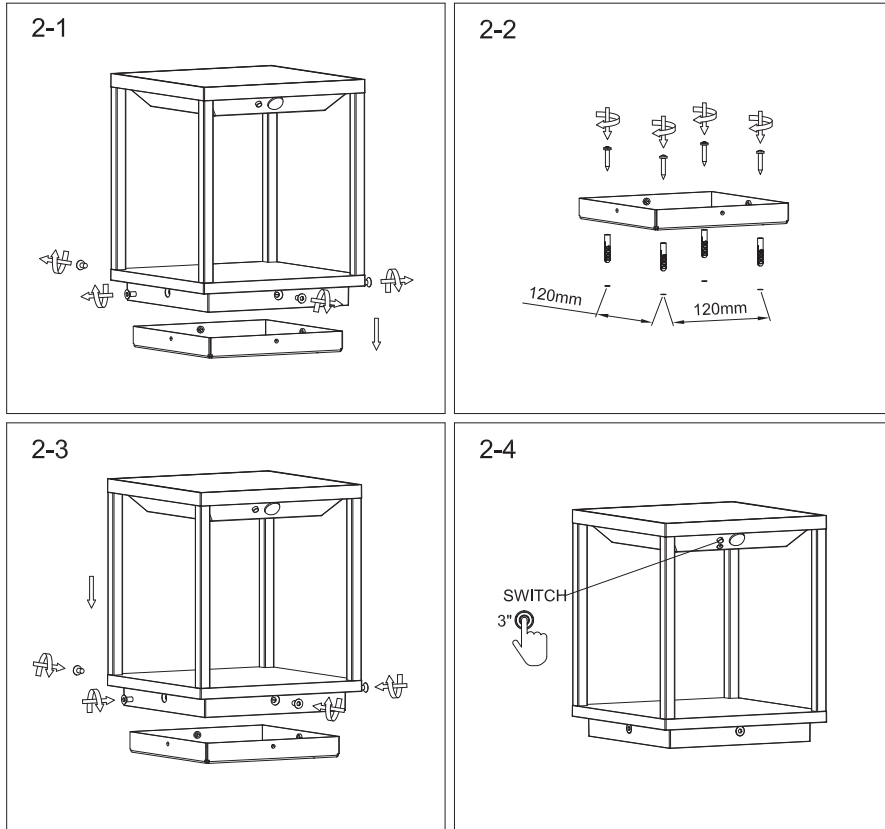

# INSTRUCTION MANUAL

Volendam FL Solar PIR Dark Grey  
96207

## Installation 2

This item contains  
unchangeable LED

300	LM
3.5	W
3000	K
>80	CRI
100000	H