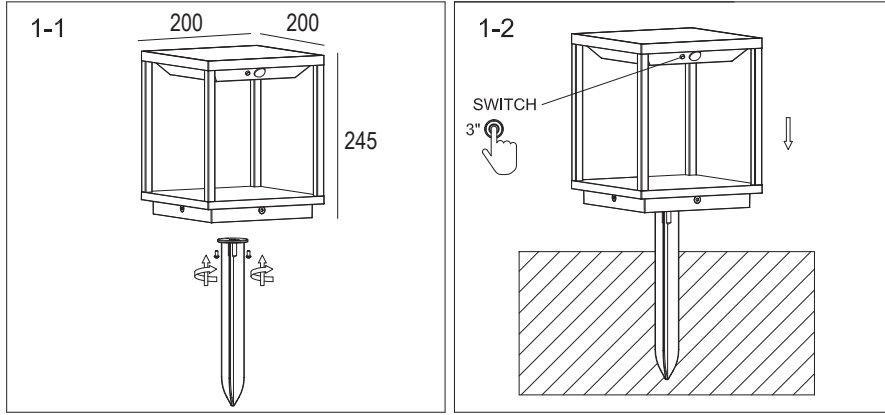

# INSTRUCTION MANUAL

Volendam FL Solar PIR Dark Grey  
96207

## Installation 2

This item contains  
unchangeable LED

300	LM
3.5	W
3000	K
>80	CRI
100000	H