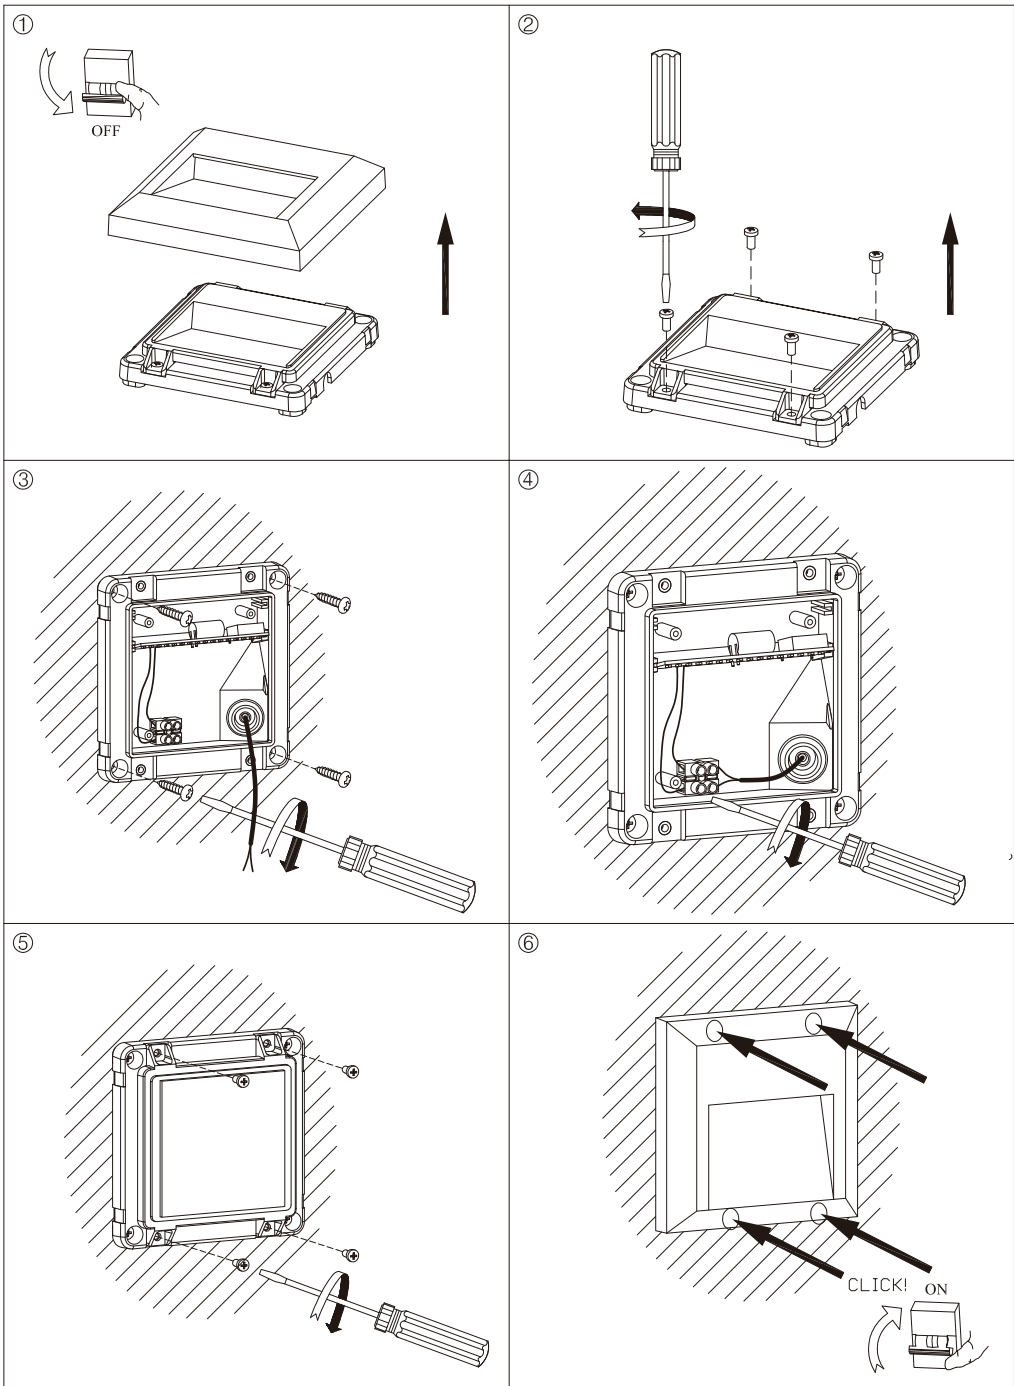

INSTRUCTION MANUAL

Gem WL 2
90627 90628 90629

This item contains unchangeable LED

80	LM
1	W
3000	K
>80	CRI
30000	H
15000	ON/OFF

Overall Size: