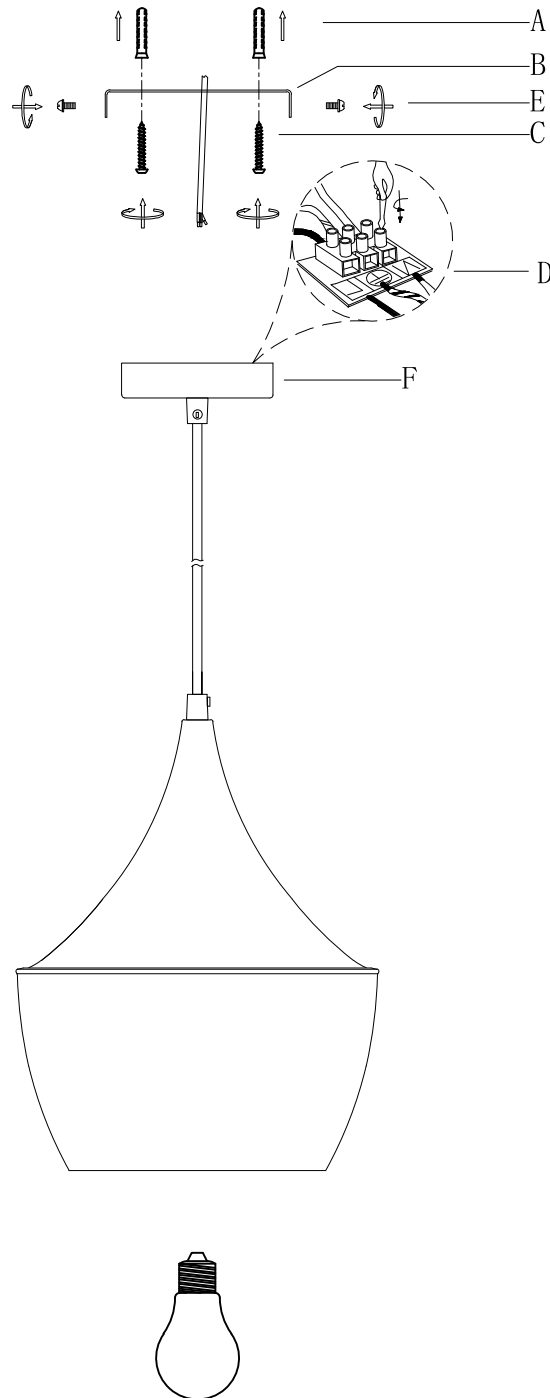

# INSTRUCTION MANUAL

Tuppa HL Gold with Brass  
93707

Overall Sizes: