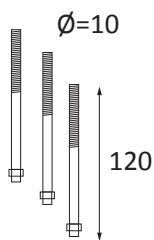

LOUVRE (optional)

E27 version only

resin louvre

aluminum louvre

1

2

GROUND FIXATION

1119