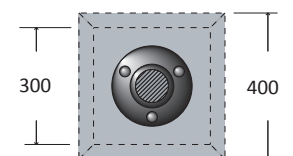

LOUVRE (optional)

E27 version only

resin louvre

aluminum louvre

1

2

GROUND FIXATION

1119