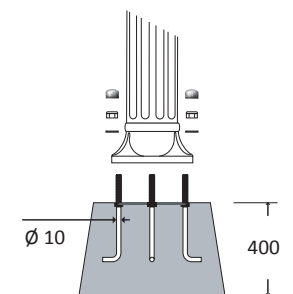

LOUVRE (optional)

E27 version only

resin louvre

aluminum louvre

1

2

GROUND FIXATION

1119