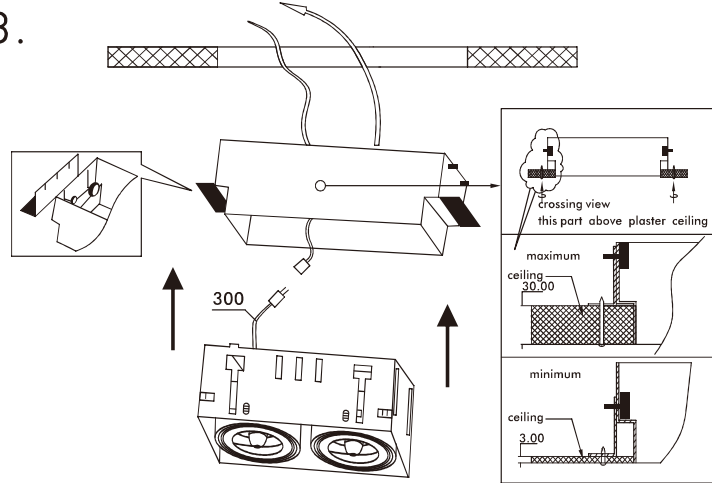

DC 12V
Max.4A

Max.ø11mm
AR111
Max.50W

IP20

UK
CA

Oneon Trimless 111 G53 DL 1 Black 94363
Oneon Trimless 111 G53 DL 2 Black 94364
Oneon Trimless 111 G53 DL 3 Black 97738

Oneon Trimless 111 G53 DL 1 White 95762
Oneon Trimless 111 G53 DL 2 White 95763
Oneon Trimless 111 G53 DL 3 White 97739

1.

3.

2.

4.

5.

Overall Sizes:

LxWxH:
157x157x100mm

LxWxH:
300x157x100mm